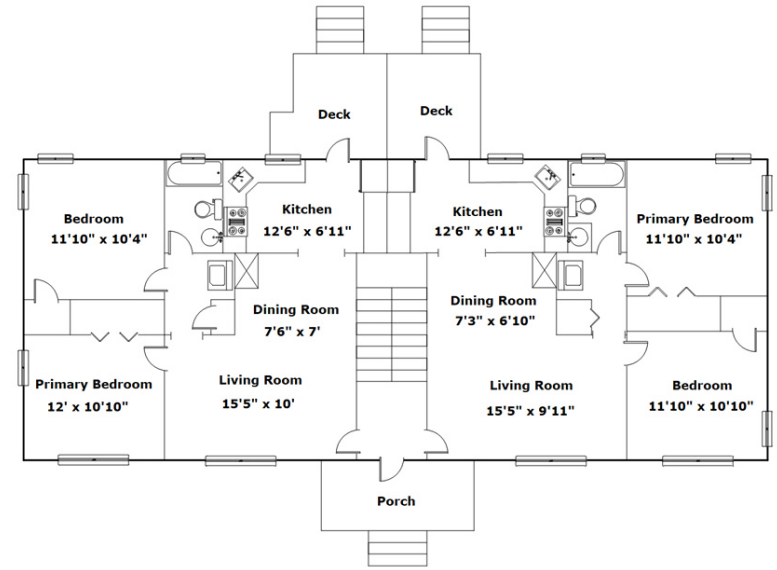

**332 South Harden Street  
Columbia,, SC 29205**

**SQFT**

Total	3256
Main Level	1628
Upper Level	1628

**8 Beds**

**4 Baths**

**Virtual Tour: <https://tours.look2homes.com/index/24807>**

Information is deemed reliable but not guaranteed!