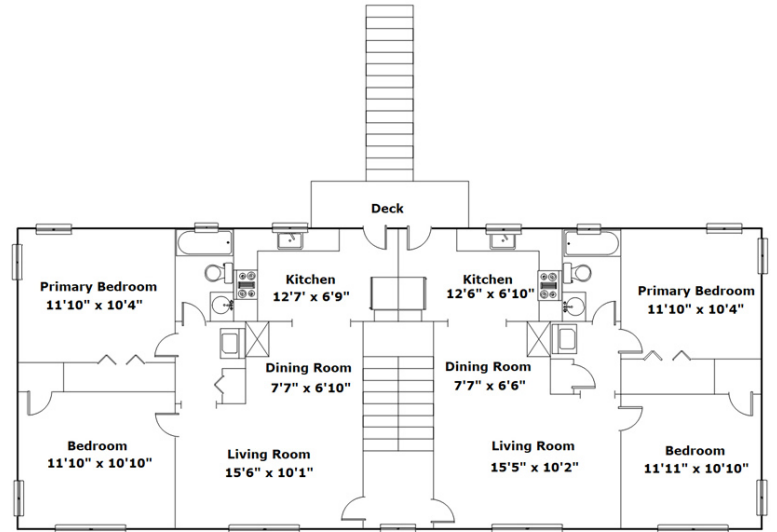

**332 South Harden Street  
Columbia,, SC 29205**

**SQFT**

Total	3256
Main Level	1628
Upper Level	1628

**8 Beds**

**4 Baths**

**Virtual Tour: <https://tours.look2homes.com/index/24807>**

Information is deemed reliable but not guaranteed!