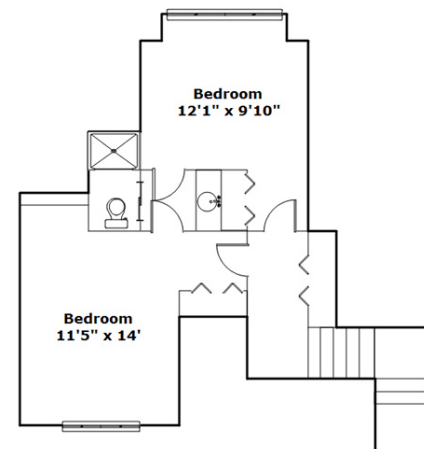

COLDWELL BANKER
REALTY

**424 Turkey Pointe Cir
Columbia,, SC 29223**

SQFT
 Total 2502
 Main Level 1884
 Upper Level 618
 Garage 577

3 Beds  **2 / 1 Baths** 

Virtual Tour: <https://tours.look2homes.com/index/24802>