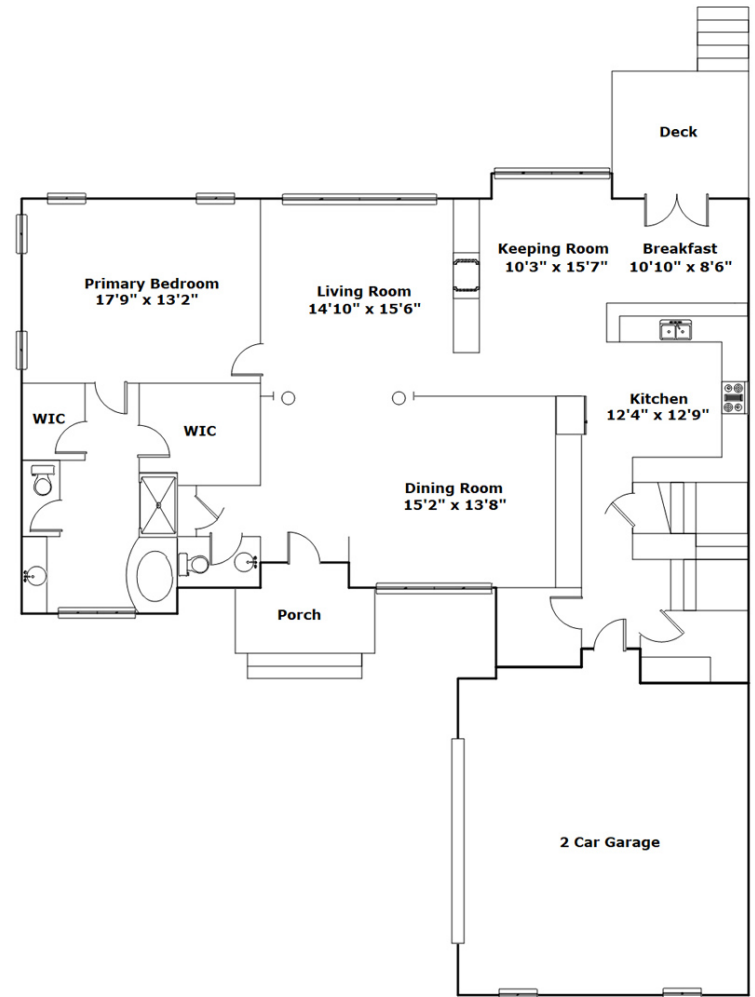

COLDWELL BANKER
REALTY

**424 Turkey Pointe Cir
Columbia,, SC 29223**

SQFT
 Total 2502
 Main Level 1884
 Upper Level 618
 Garage 577

3 Beds  **2 / 1 Baths** 

Virtual Tour: <https://tours.look2homes.com/index/24802>