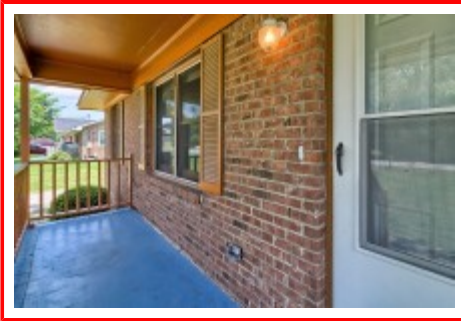

TODD
REALTY
PARTNERS

**166 S Fair Ave
Batesburg-Leesville,, SC 29006**

Virtual Tour:
<https://tours.look2homes.com/index/24799>

Amanda Carnes
Cell Phone: 803-528-1821
carnes.amanda@gmail.com

Information is deemed reliable but not guaranteed!