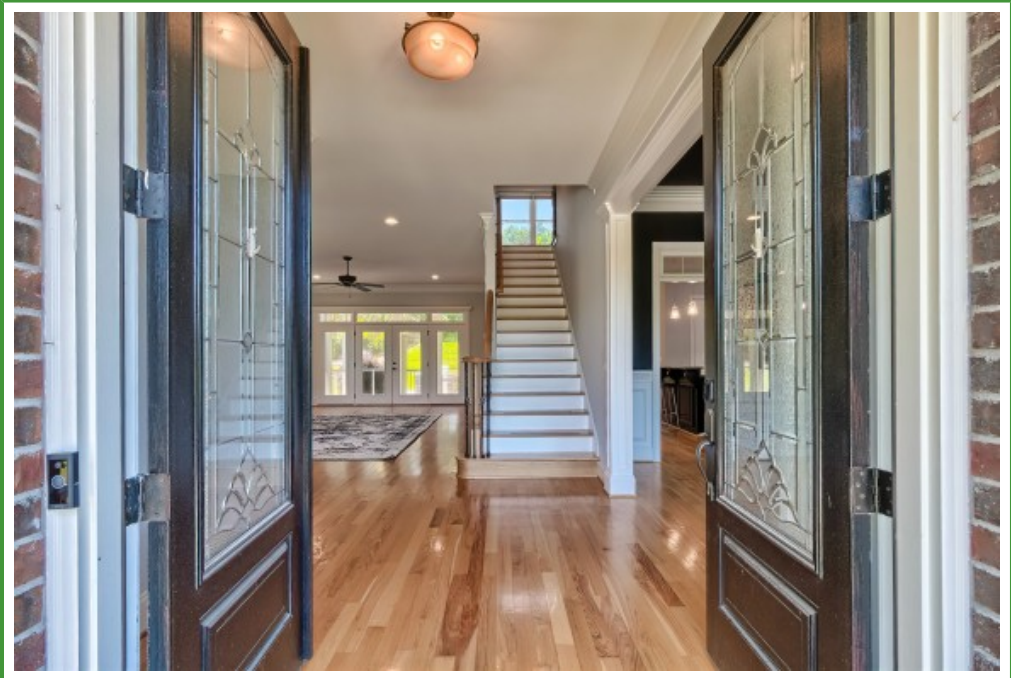

**Better  
Homes**  
and Gardens  
REAL ESTATE

MEDLEY

**712 Bimini Twist Cir  
Lexington,, SC 29072**

**Virtual Tour:**  
<https://tours.look2homes.com/index/24796>

**Sarah Bennett**  
Cell Phone: 803-807-0505  
sarah@sarahtherealtor.com