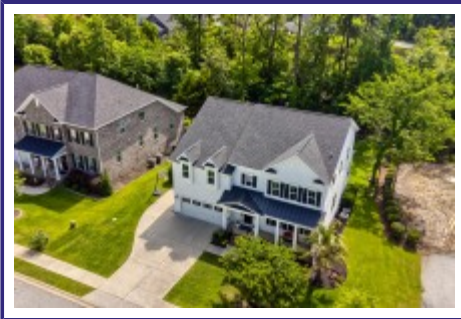

**535 Nantucket Wy
Chapin,, SC 29036**

Virtual Tour:
<https://tours.look2homes.com/index/24790>

Pat Dukes
Cell Phone: 803-600-7313
patdukes88@gmail.com

Information is deemed reliable but not guaranteed!