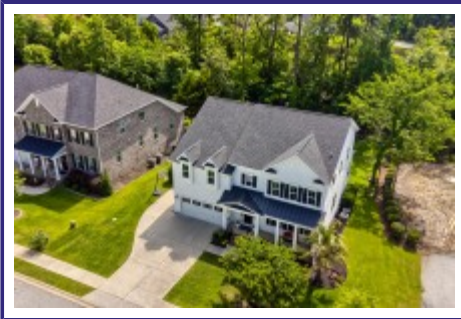

**535 Nantucket Wy  
Chapin,, SC 29036**

**Virtual Tour:**  
<https://tours.look2homes.com/index/24790>

**Pat Dukes**  
Cell Phone: 803-600-7313  
patdukes88@gmail.com

Information is deemed reliable but not guaranteed!