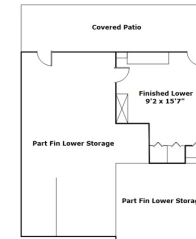

Information is deemed reliable but not guaranteed!