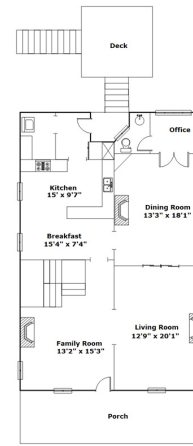

Information is deemed reliable but not guaranteed!