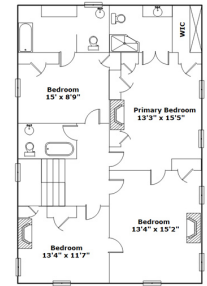

Information is deemed reliable but not guaranteed!