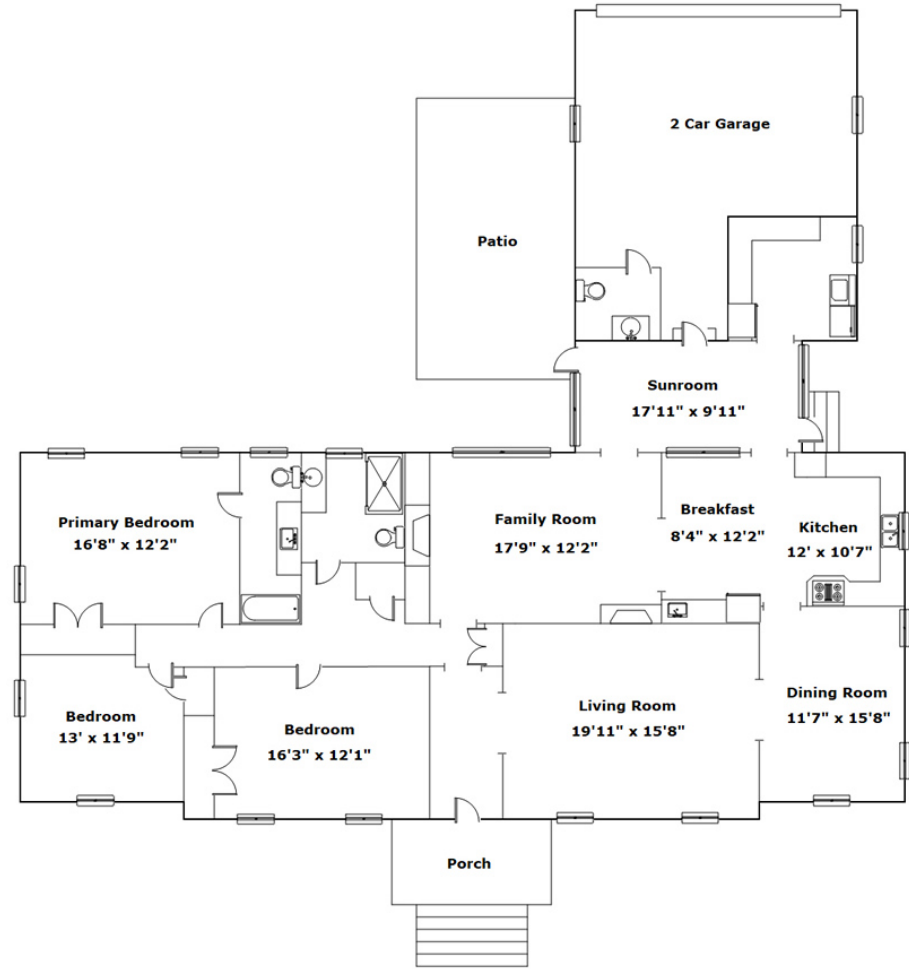

**Wolfe &
Taylor**
REALTORS SINCE 1945

**4601 Reamer Ave
Columbia,, SC 29206**

SQFT

Main Level	2414
Garage	515

3 Beds

2 Baths

Information is deemed reliable but not guaranteed!

Virtual Tour: <https://tours.look2homes.com/index/24777>