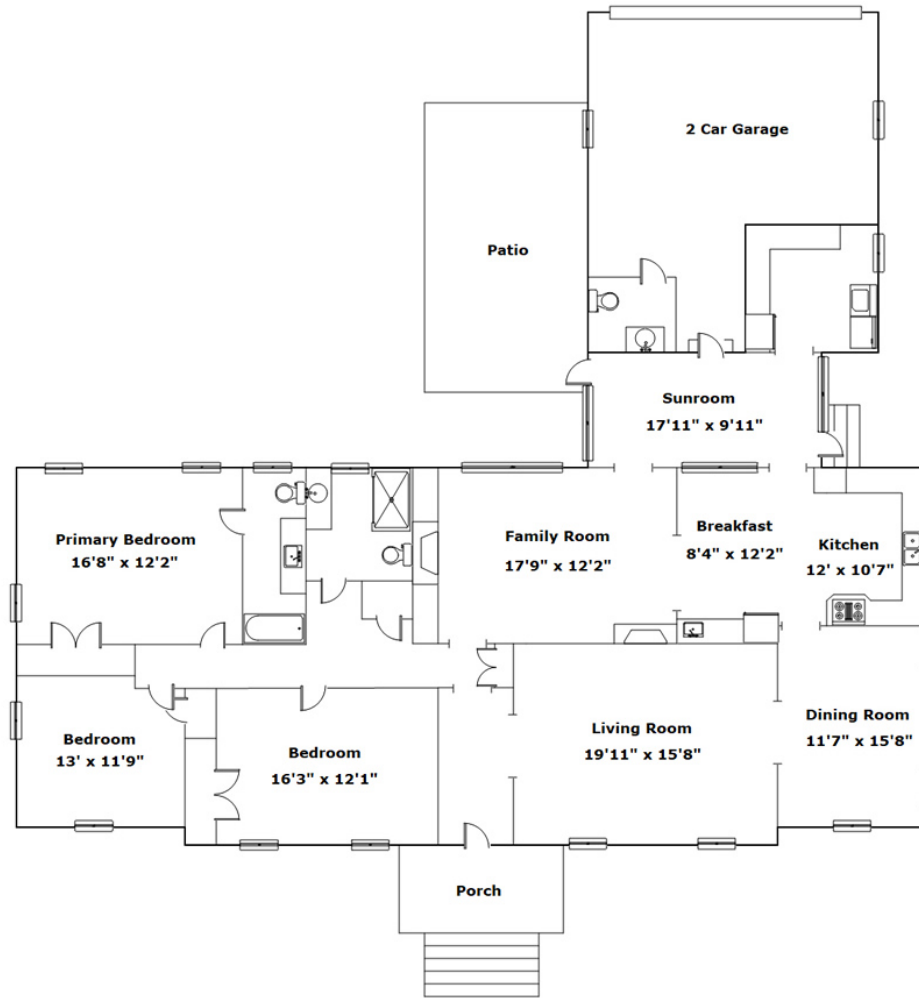

Information is deemed reliable but not guaranteed!

Virtual Tour:

<https://tours.look2homes.com/index/24777>

Dana Wolfe

Cell Phone: 803.446.9992

dana@wolfeandtaylor.com