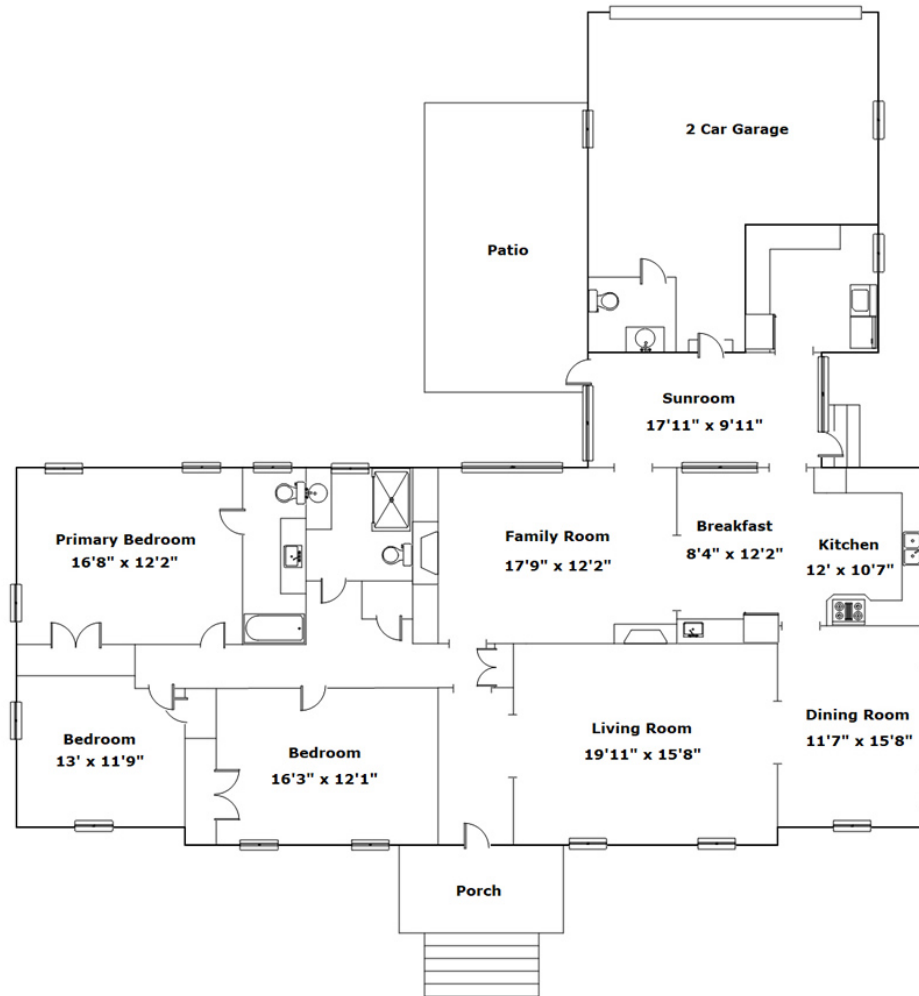

Information is deemed reliable but not guaranteed!

Virtual Tour:

<https://tours.look2homes.com/index/24777>

Dana Wolfe

Cell Phone: 803.446.9992

dana@wolfeandtaylor.com