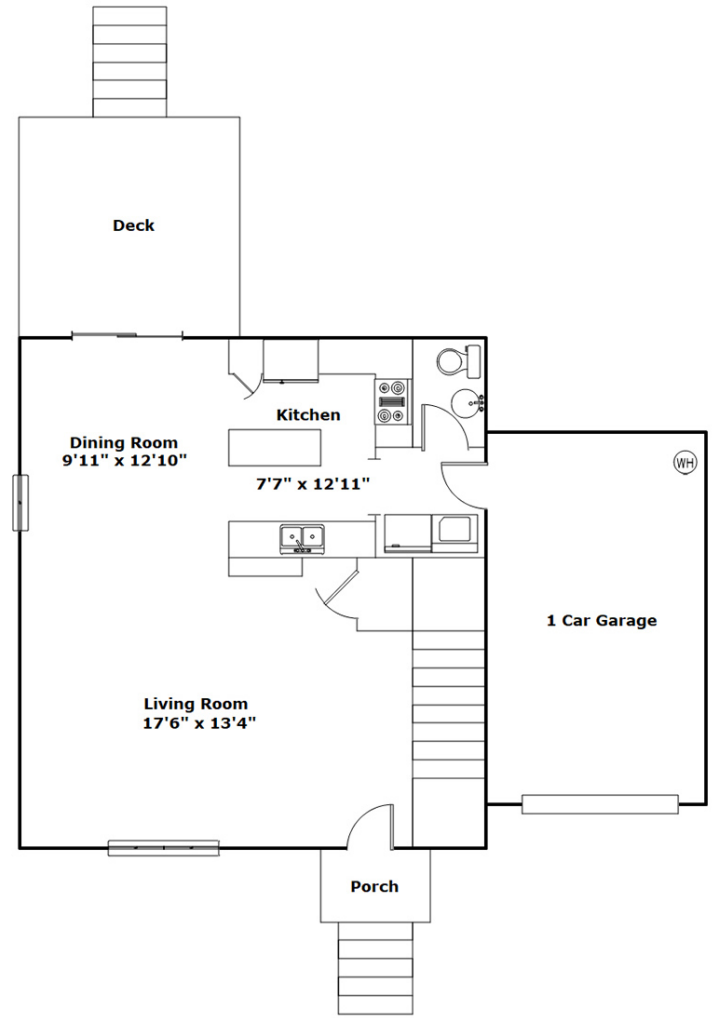

1410 Waverly Pl Dr  
Columbia,, SC 29229

SQFT	
Total	1542
Main Level	705
Upper Level	837
Garage	243

3 Beds

2 / 1 Baths

Virtual Tour: <https://tours.look2homes.com/index/24771>

**Jennifer Jones**

Cell Phone: 864-787-7918