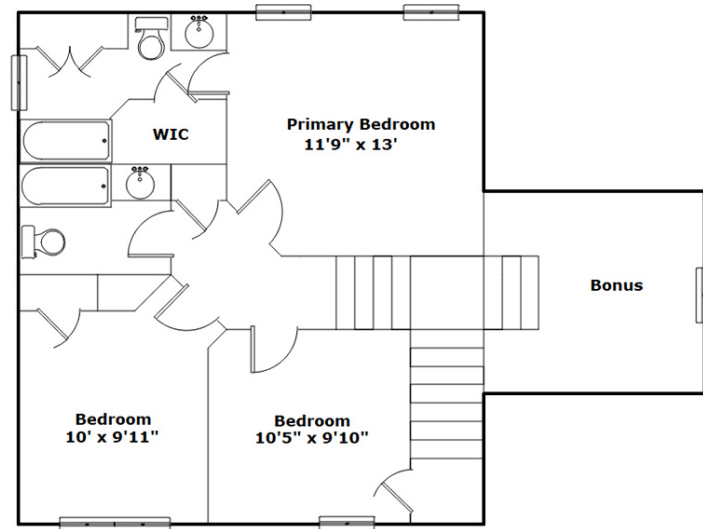

1410 Waverly Pl Dr
Columbia,, SC 29229

Virtual Tour:

<https://tours.look2homes.com/index/24771>

Jennifer Jones

Cell Phone: 864-787-7918

jenniferjones@jonesgroupinfo.com

Information is deemed reliable but not guaranteed!