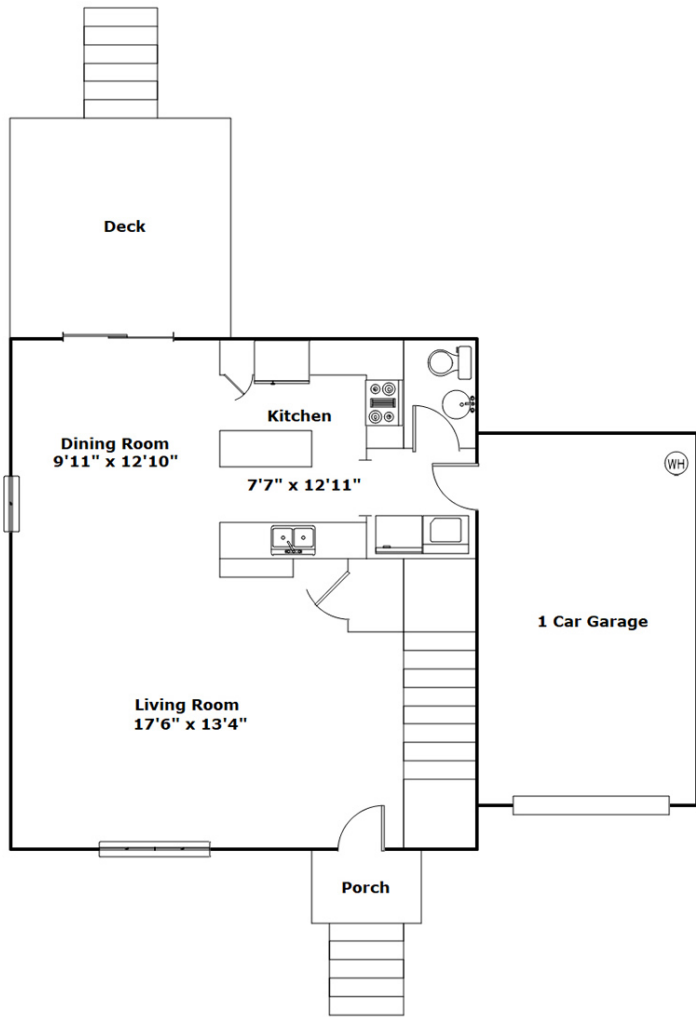

1410 Waverly Pl Dr
Columbia,, SC 29229

Virtual Tour:

<https://tours.look2homes.com/index/24771>

Jennifer Jones

Cell Phone: 864-787-7918

jenniferjones@jonesgroupinfo.com

Information is deemed reliable but not guaranteed!