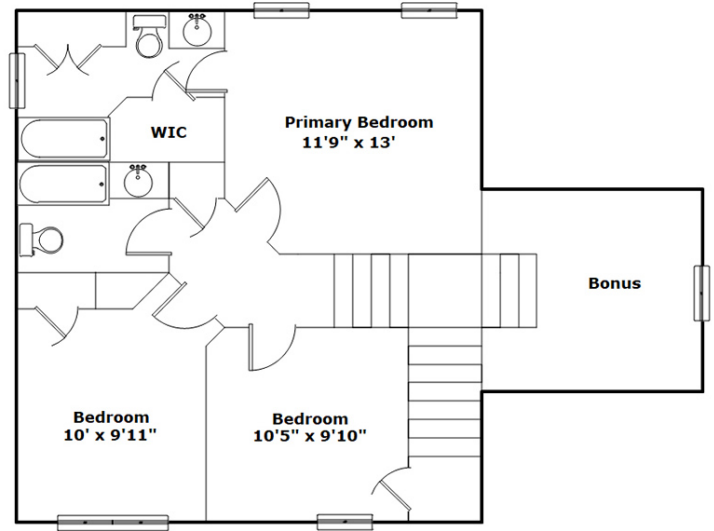

Information is deemed reliable but not guaranteed!