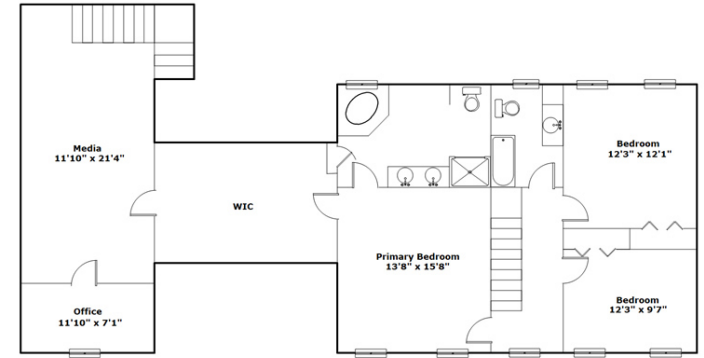

COLDWELL BANKER
REALTY

**229 Ashley Hills Trail
Lexington,, SC 29072**

SQFT
 Total 2903
 Main Level 1318
 Upper Level 1585
 Garage 713

4 Beds **3 Baths**
 

Information is deemed reliable but not guaranteed!