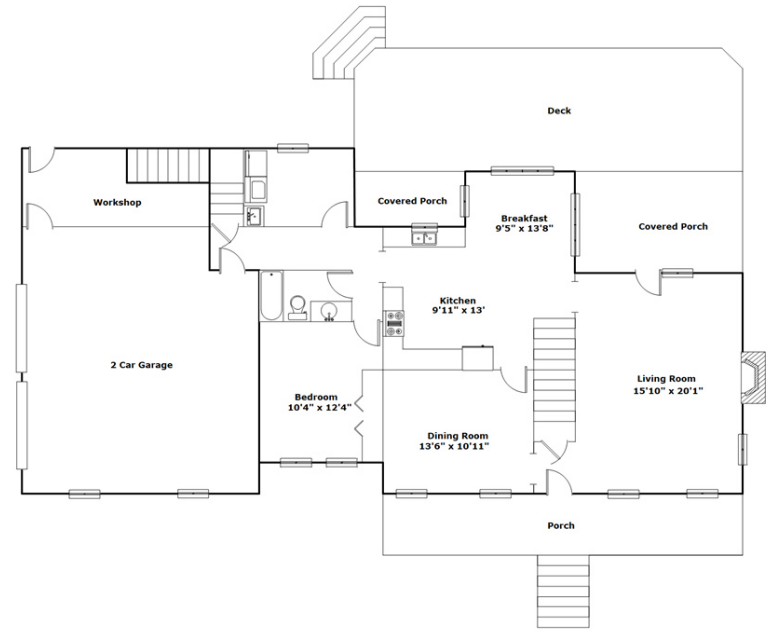

COLDWELL BANKER
REALTY

**229 Ashley Hills Trail
Lexington,, SC 29072**

SQFT
 Total 2903
 Main Level 1318
 Upper Level 1585
 Garage 713

4 Beds **3 Baths**
 

Information is deemed reliable but not guaranteed!