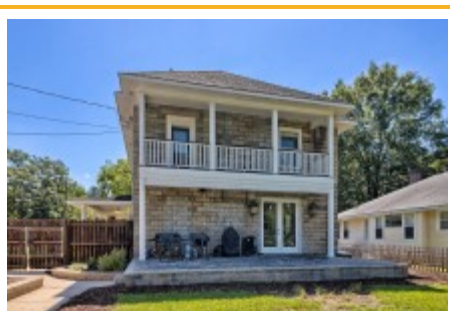

**Wolfe &  
Taylor**  
REALTORS SINCE 1945

**1131 Shirley St  
Columbia,, SC 29205**

Virtual Tour:  
<https://tours.look2homes.com/index/24744>

**Dana Wolfe**  
Cell Phone: 803.446.9992  
dana@wolfeandtaylor.com