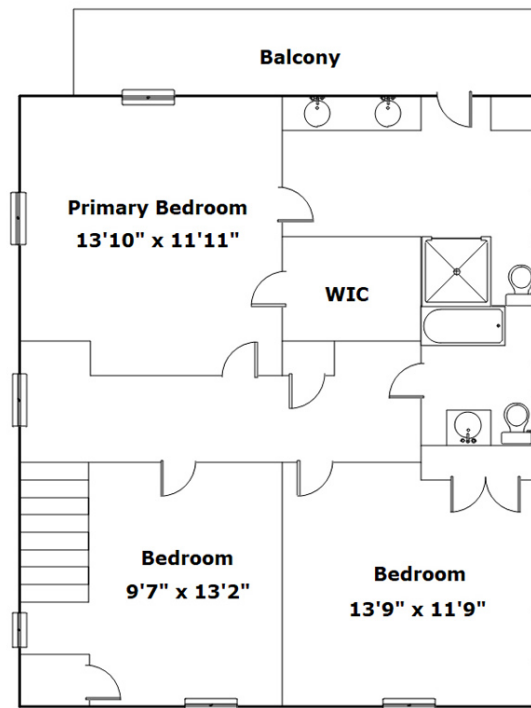

Information is deemed reliable but not guaranteed!

Virtual Tour:

<https://tours.look2homes.com/index/24744>