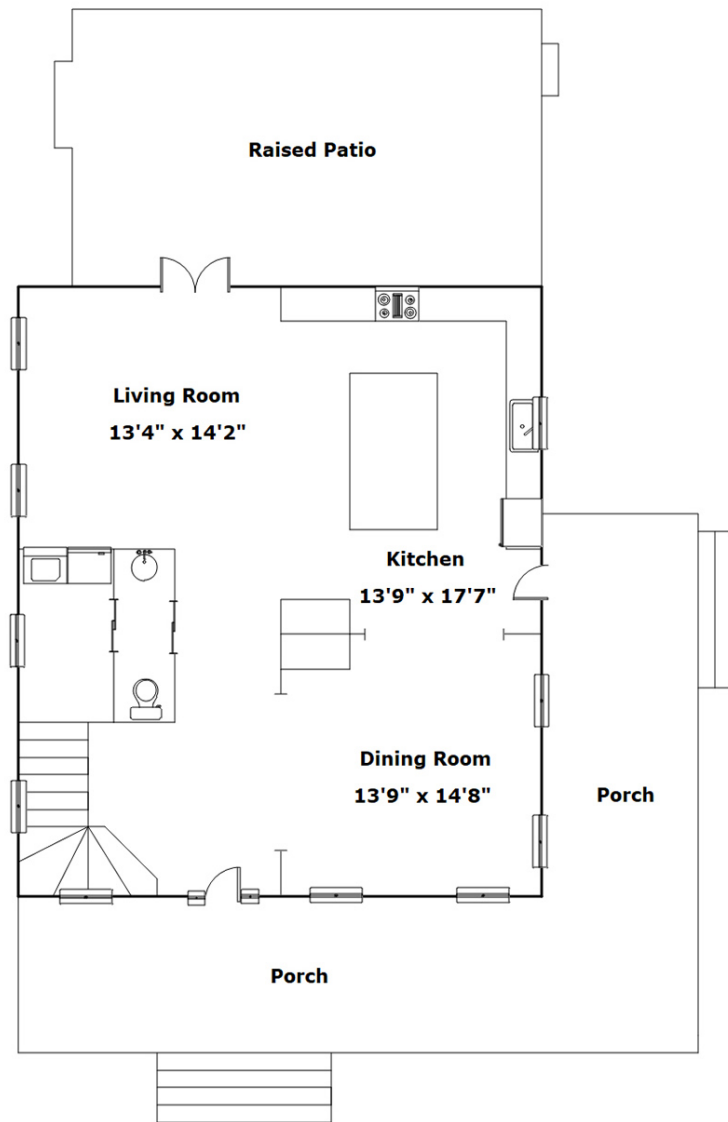

Information is deemed reliable but not guaranteed!

Virtual Tour:

<https://tours.look2homes.com/index/24744>