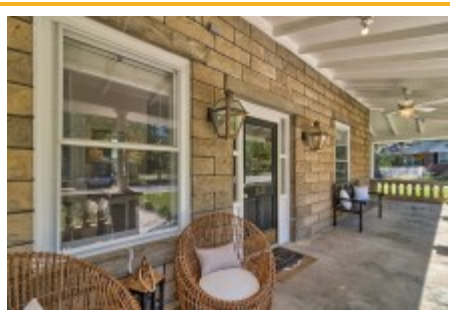

**Wolfe &  
Taylor**  
REALTORS SINCE 1945

**1131 Shirley St  
Columbia,, SC 29205**

Virtual Tour:  
<https://tours.look2homes.com/index/24744>

**Dana Wolfe**  
Cell Phone: 803.446.9992  
dana@wolfeandtaylor.com