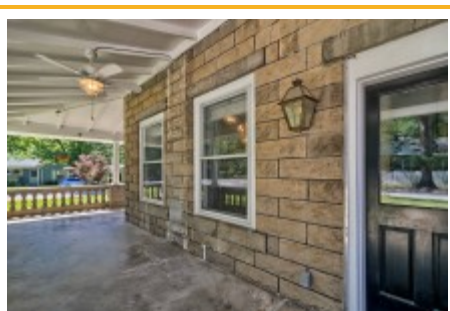

**Wolfe &  
Taylor**  
REALTORS SINCE 1945

**1131 Shirley St  
Columbia,, SC 29205**

Virtual Tour:  
<https://tours.look2homes.com/index/24744>

**Dana Wolfe**  
Cell Phone: 803.446.9992  
dana@wolfeandtaylor.com