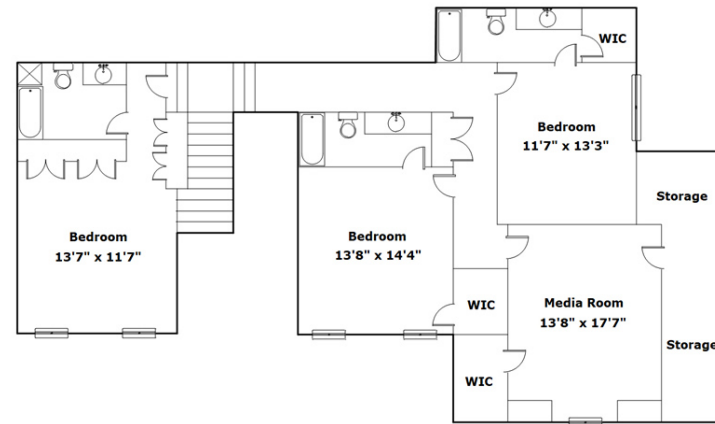

**Wolfe &
Taylor**
REALTORS SINCE 1945

**48 Castle Hall Ln
Columbia,, SC 29209**

Virtual Tour:

<https://tours.look2homes.com/index/24743>

Dana Wolfe

Cell Phone: 803.446.9992

dana@wolfeandtaylor.com

Information is deemed reliable but not guaranteed!