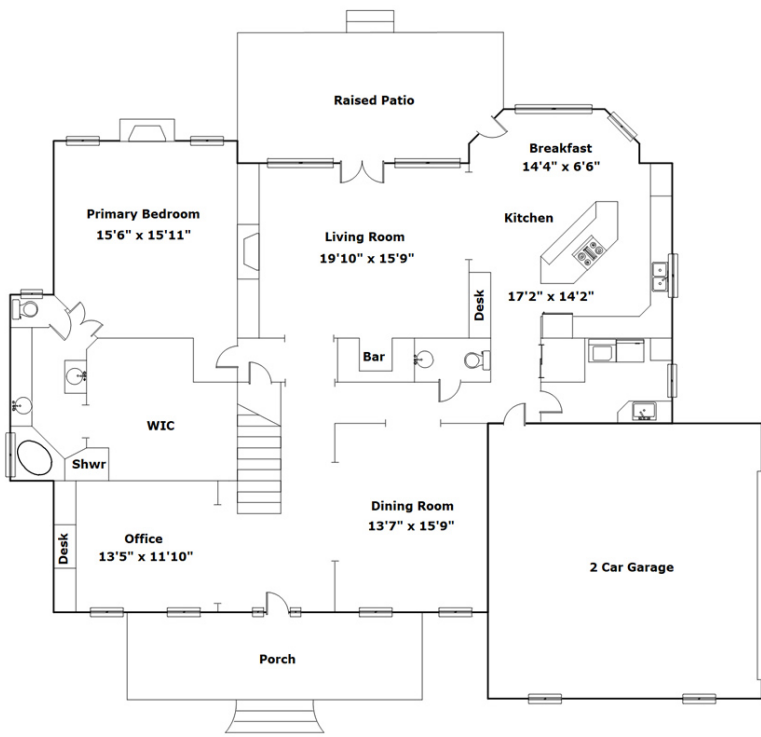

**Wolfe &
Taylor**
REALTORS SINCE 1945

48 Castle Hall Ln
Columbia,, SC 29209

Virtual Tour:

<https://tours.look2homes.com/index/24743>

Dana Wolfe

Cell Phone: 803.446.9992

dana@wolfeandtaylor.com

Information is deemed reliable but not guaranteed!