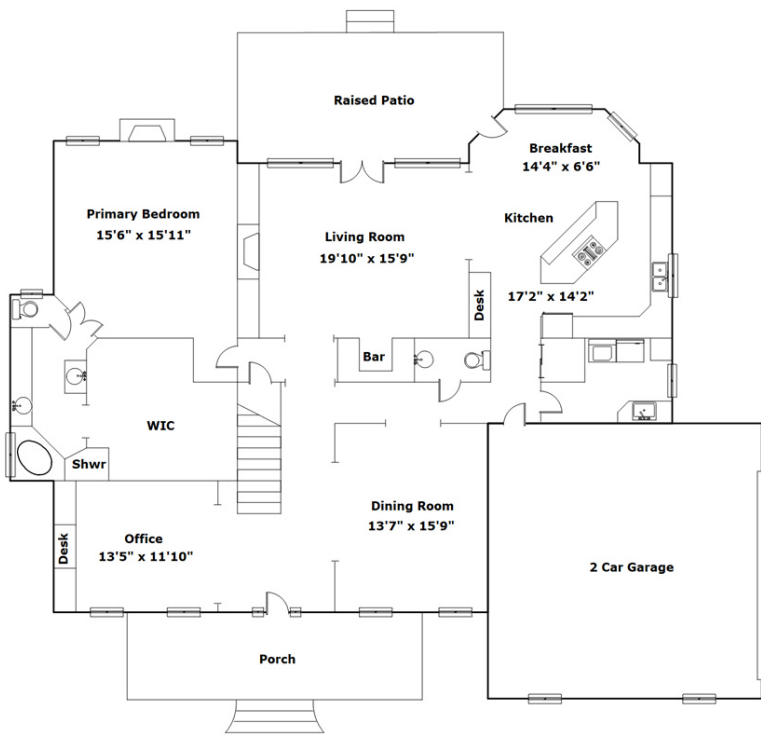

**Wolfe &
Taylor**
REALTORS SINCE 1945

**48 Castle Hall Ln
Columbia,, SC 29209**

Virtual Tour:

<https://tours.look2homes.com/index/24743>

Dana Wolfe

Cell Phone: 803.446.9992

dana@wolfeandtaylor.com

Information is deemed reliable but not guaranteed!