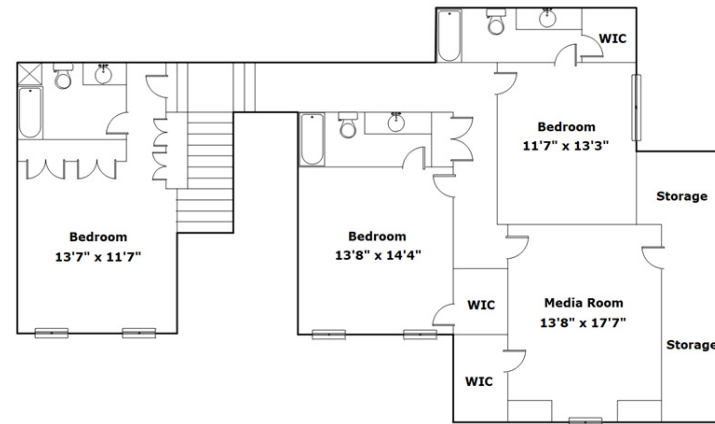

**Wolfe &
Taylor**
REALTORS SINCE 1945

48 Castle Hall Ln
Columbia,, SC 29209

Virtual Tour:

<https://tours.look2homes.com/index/24743>

Dana Wolfe

Cell Phone: 803.446.9992

dana@wolfeandtaylor.com

Information is deemed reliable but not guaranteed!