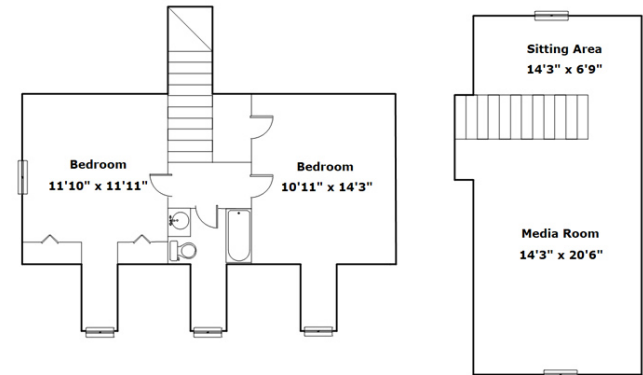

**101 Brass Ct
Lexington,, SC 29072**

| SQFT | |
|-------------|------|
| Total | 2542 |
| Main Level | 1434 |
| Upper Level | 606 |
| FROG | 502 |
| Garage | 618 |

3 Beds **2 / 1 Baths**

Information is deemed reliable but not guaranteed!