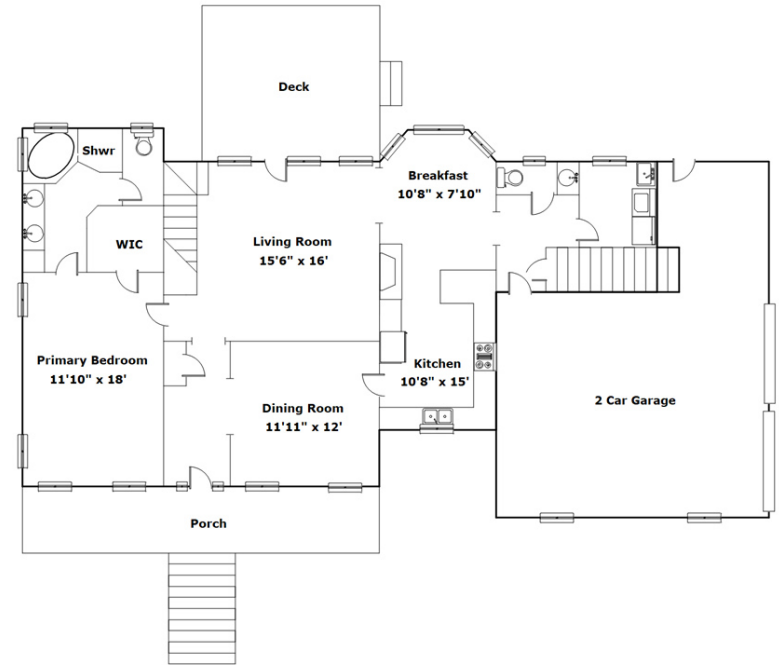

**101 Brass Ct
Lexington,, SC 29072**

| SQFT | |
|-------------|------|
| Total | 2542 |
| Main Level | 1434 |
| Upper Level | 606 |
| FROG | 502 |
| Garage | 618 |

3 Beds **2 / 1 Baths**

Information is deemed reliable but not guaranteed!