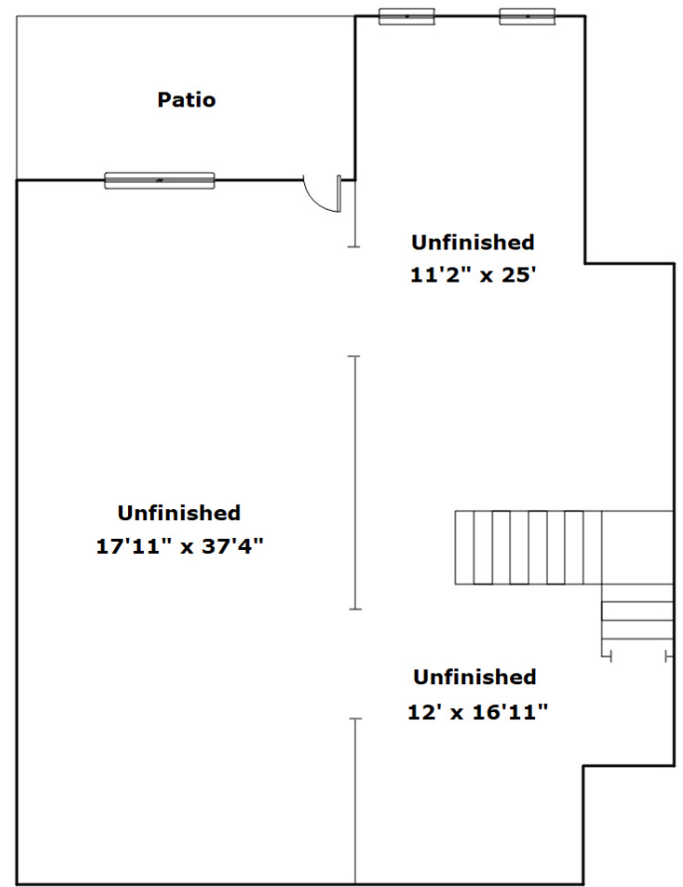

Information is deemed reliable but not guaranteed!