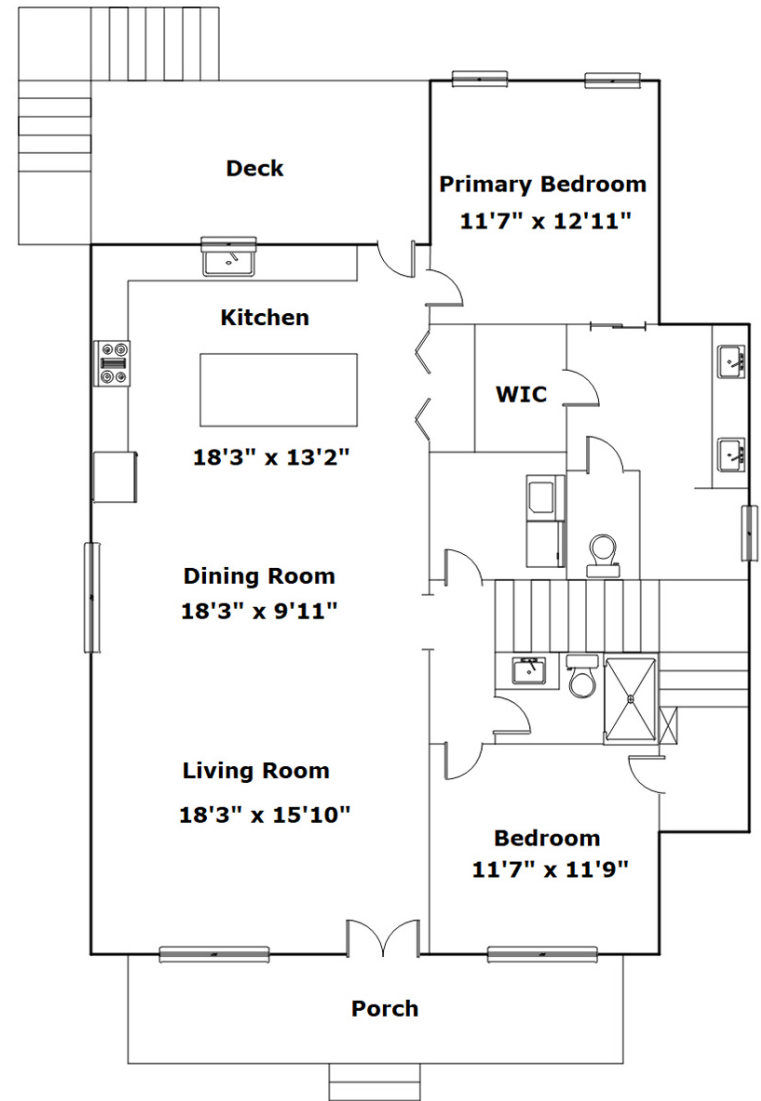

**116 Welsh St
Camden,, SC 29020**

SQFT

Total	2919
Main Level	1466
Unfin. Lower Level	1453

2 Beds

2 Baths

Virtual Tour: <https://tours.look2homes.com/index/24733>

Hayley Weise

Cell Phone: 803-931-4663