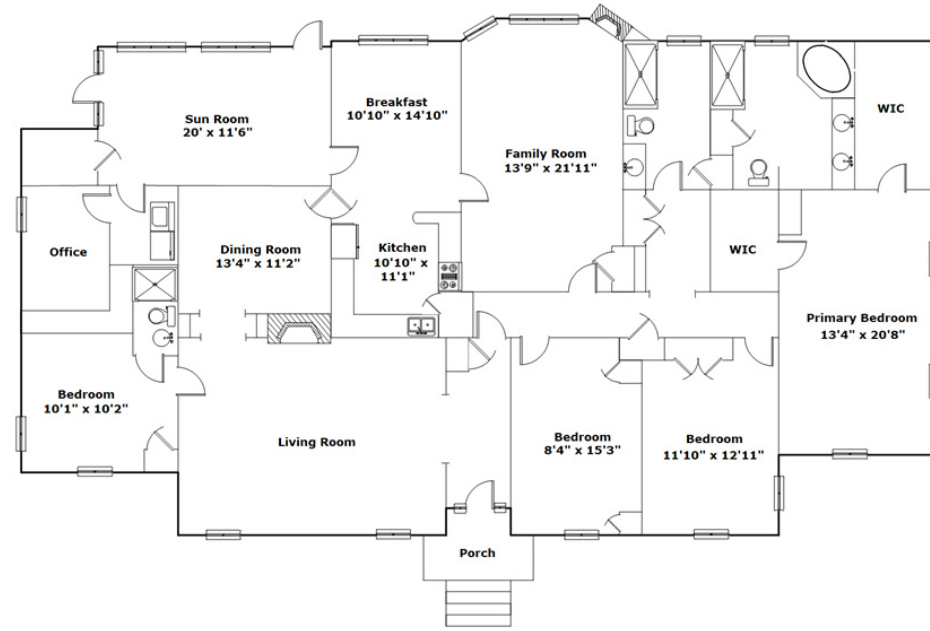

**4245 Shorebrook Dr
Columbia,, SC 29206**

Information is deemed reliable but not guaranteed!

SQFT

Main Level 3247

4 Beds

3 Baths

Virtual Tour: <https://tours.look2homes.com/index/24717>

Coe Hankinson