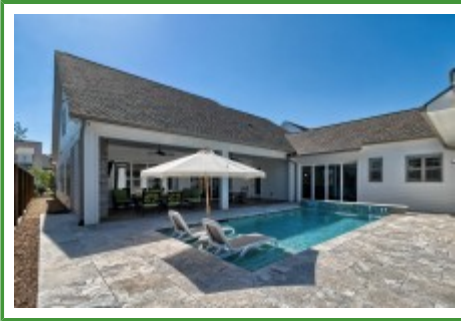

**Better  
Homes**  
and Gardens  
REAL ESTATE

MEDLEY

**1140 Britton Creek Ct  
Lexington,, SC 29072**

**Virtual Tour:**  
<https://tours.look2homes.com/index/24703>

**Sarah Bennett**  
Cell Phone: 803-807-0505  
sarah@sarahtherealtor.com