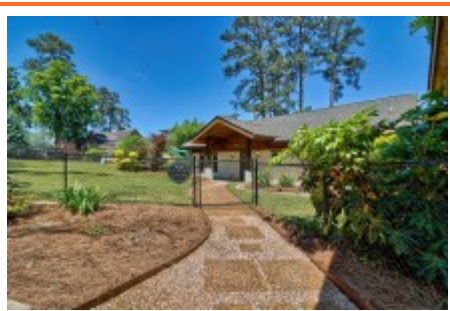

NextHome
SPECIALISTS

**3565 Wessinger Rd
Chapin,, SC 29036**

Virtual Tour:
<https://tours.look2homes.com/index/24668>

Amanda Pereira

Office Phone: 803-732-2757

Cell Phone: 803-767-8646

schomesbyamanda@gmail.com