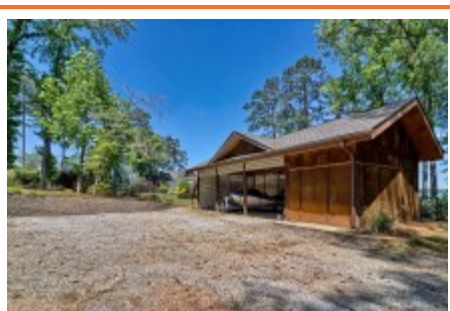

NextHome
SPECIALISTS

**3565 Wessinger Rd
Chapin,, SC 29036**

Virtual Tour:
<https://tours.look2homes.com/index/24668>

Amanda Pereira

Office Phone: 803-732-2757

Cell Phone: 803-767-8646

schomesbyamanda@gmail.com