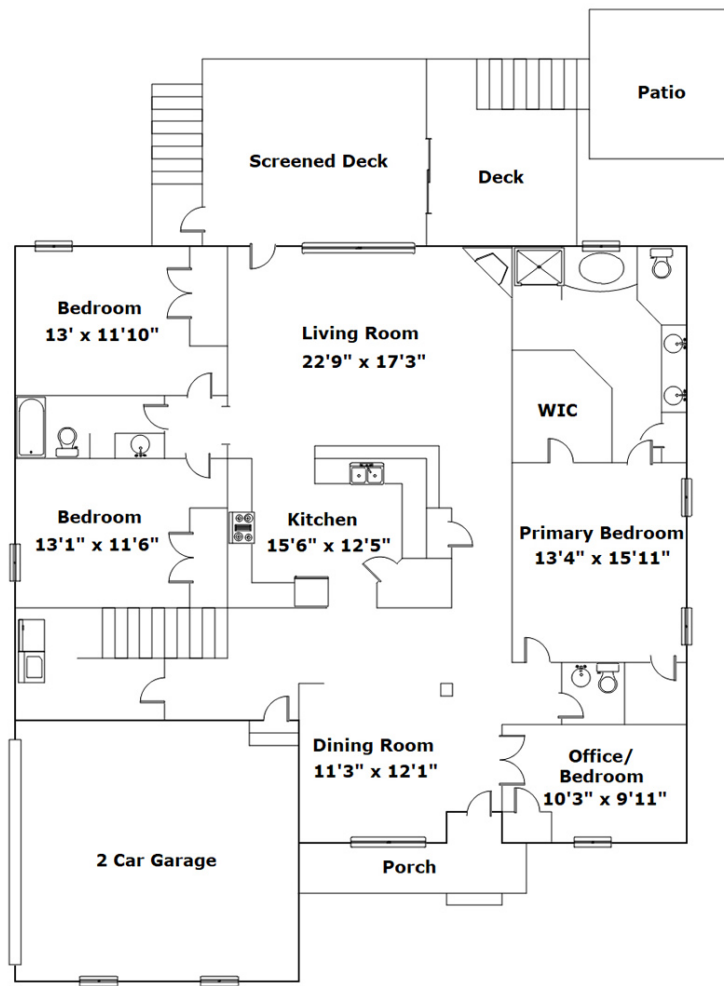

NextHome
SPECIALISTS

**208 St Thomas Church Rd
Chapin,, SC 29036**

Virtual Tour:

<https://tours.look2homes.com/index/24662>

Jennifer Smith

Cell Phone: 859-221-3268

jennifer@theshumpertgroup.com

Information is deemed reliable but not guaranteed!