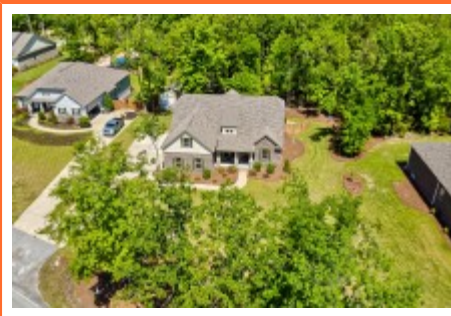

NextHome
SPECIALISTS

**208 St Thomas Church Rd
Chapin,, SC 29036**

Virtual Tour:

<https://tours.look2homes.com/index/24662>

Jennifer Smith

Cell Phone: 859-221-3268

jennifer@theshumpertgroup.com

Information is deemed reliable but not guaranteed!