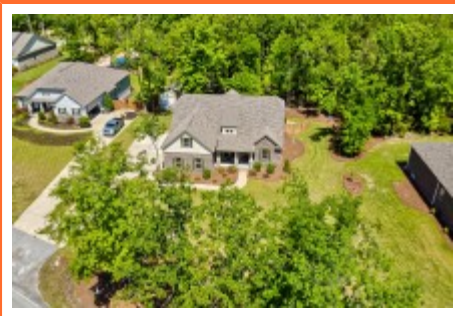

NextHome
SPECIALISTS

**208 St Thomas Church Rd
Chapin,, SC 29036**

Virtual Tour:

<https://tours.look2homes.com/index/24662>

Jennifer Smith

Cell Phone: 859-221-3268

jennifer@theshumpertgroup.com

Information is deemed reliable but not guaranteed!