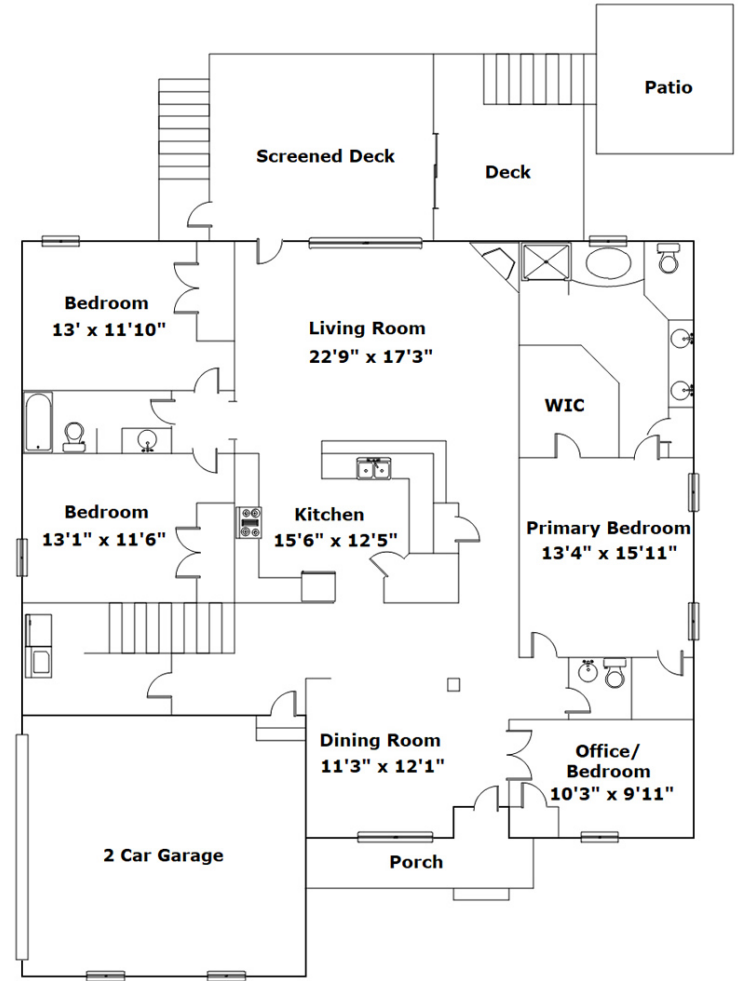

NextHome
SPECIALISTS

**208 St Thomas Church Rd
Chapin,, SC 29036**

SQFT	
Total	2679
Main Level	2341
Upper Level	338
Garage	476

4 Beds **2 / 1 Baths**

Virtual Tour: <https://tours.look2homes.com/index/24662>