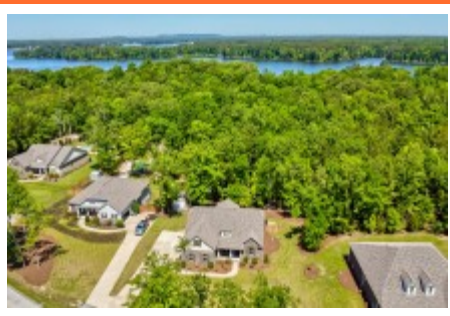

NextHome
SPECIALISTS

**208 St Thomas Church Rd
Chapin,, SC 29036**

Virtual Tour:

<https://tours.look2homes.com/index/24662>

Jennifer Smith

Cell Phone: 859-221-3268

jennifer@theshumpertgroup.com

Information is deemed reliable but not guaranteed!