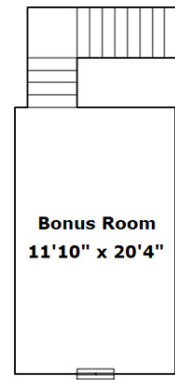

Information is deemed reliable but not guaranteed!