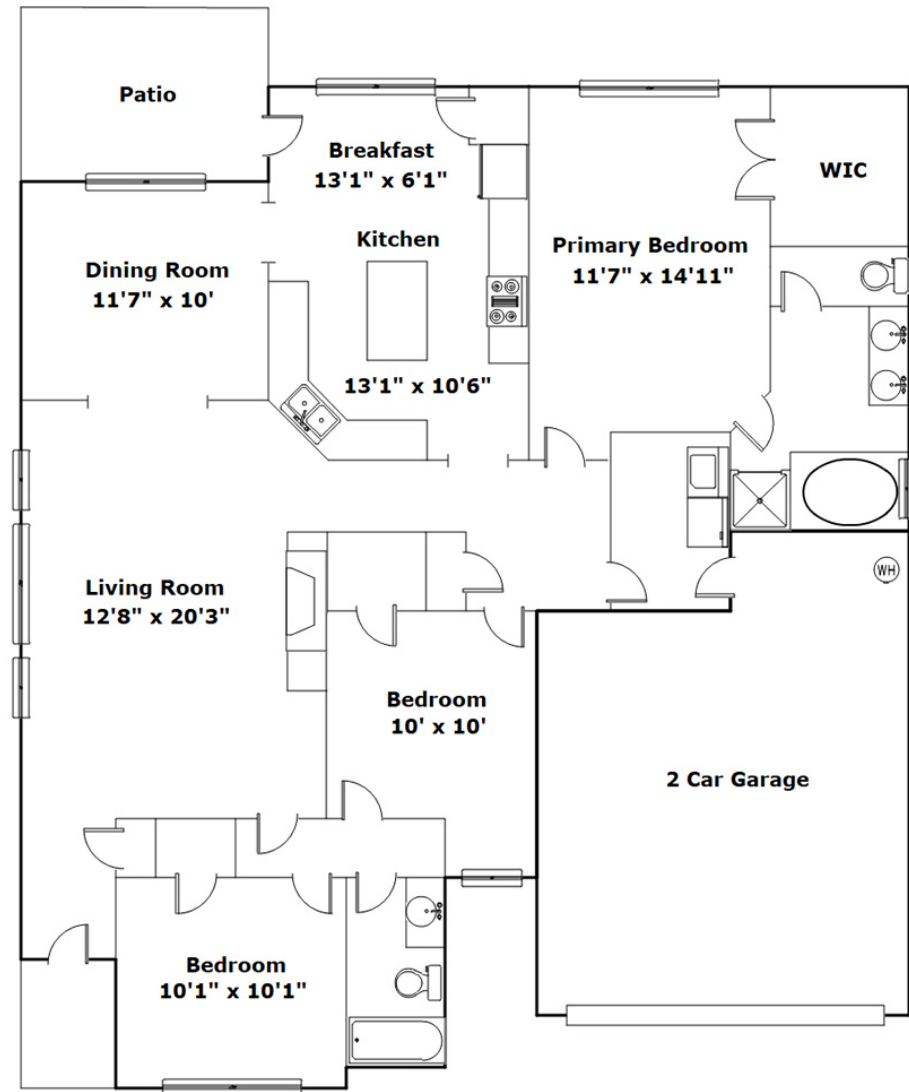

4 Clover Crest Ct
Columbia,, SC 29229

SQFT

Main Level	1619
Garage	417

3 Beds

2 Baths

Virtual Tour: <https://tours.look2homes.com/index/24645>

Connie Lollis

Cell Phone: 803-239-7270