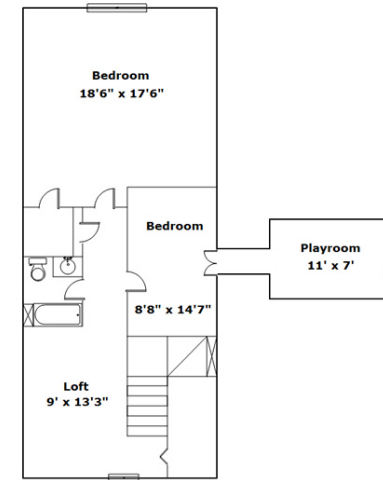

NextHome
SPECIALISTS

**1018 Three Dog Rd
Chapin,, SC 29036**

SQFT	
Total	3142
Main Level	2111
Upper Level	1031
Garage	431

4 Beds

3 Baths

Virtual Tour: <https://tours.look2homes.com/index/24637>

Terri Scheper
 Office Phone: 803-600-4485
 Cell Phone: 803-600-4485
 terrinexthome@gmail.com
 http://www.29036info.com