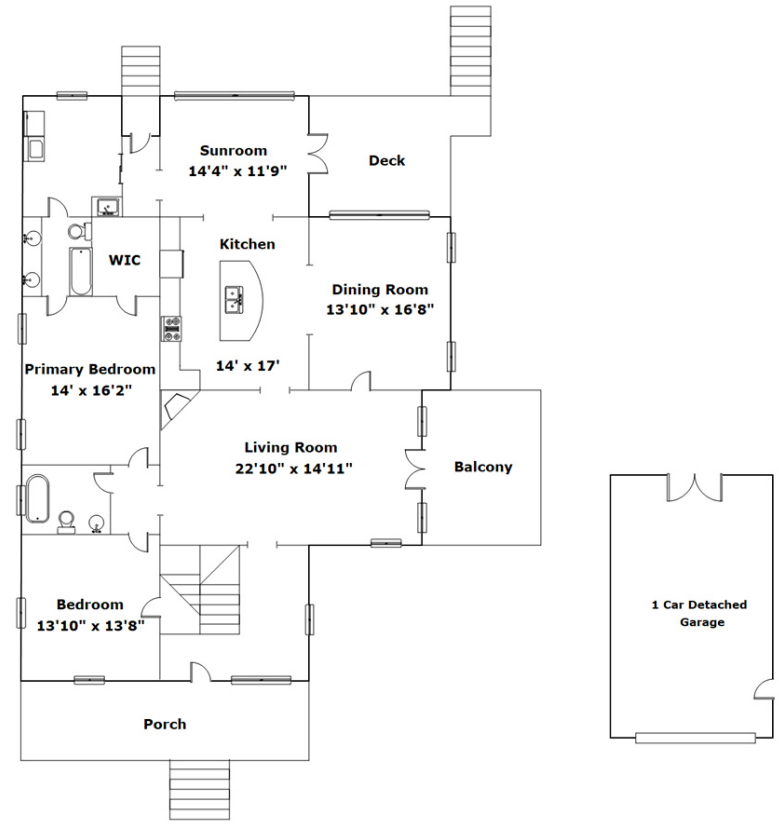

NextHome
SPECIALISTS

**1018 Three Dog Rd
Chapin,, SC 29036**

SQFT	
Total	3142
Main Level	2111
Upper Level	1031
Garage	431

4 Beds

3 Baths

Virtual Tour: <https://tours.look2homes.com/index/24637>

Terri Scheper
 Office Phone: 803-600-4485
 Cell Phone: 803-600-4485
 terrinexthome@gmail.com
 http://www.29036info.com