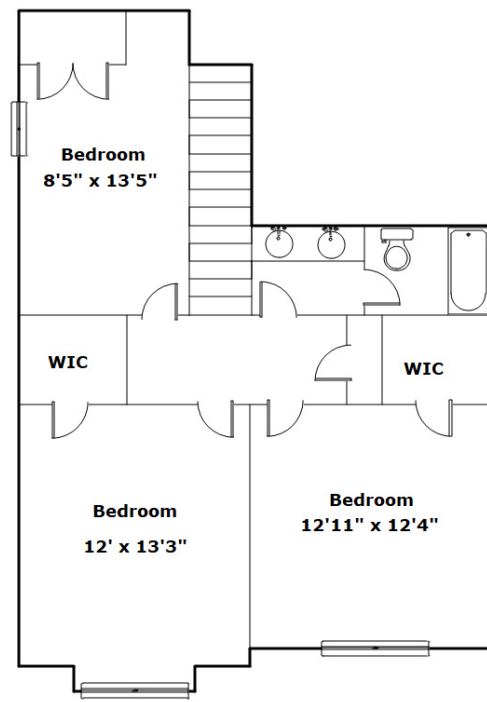

SQFT

Total	1804
Main Level	1014
Upper Level	790
Garage	273

4 Beds

2 / 1 Baths

Virtual Tour: <https://tours.look2homes.com/index/24628>

Gayle Haddock & Laura Hardy

Cell Phone: 803-530-1727

gayle@rhizahomes.com