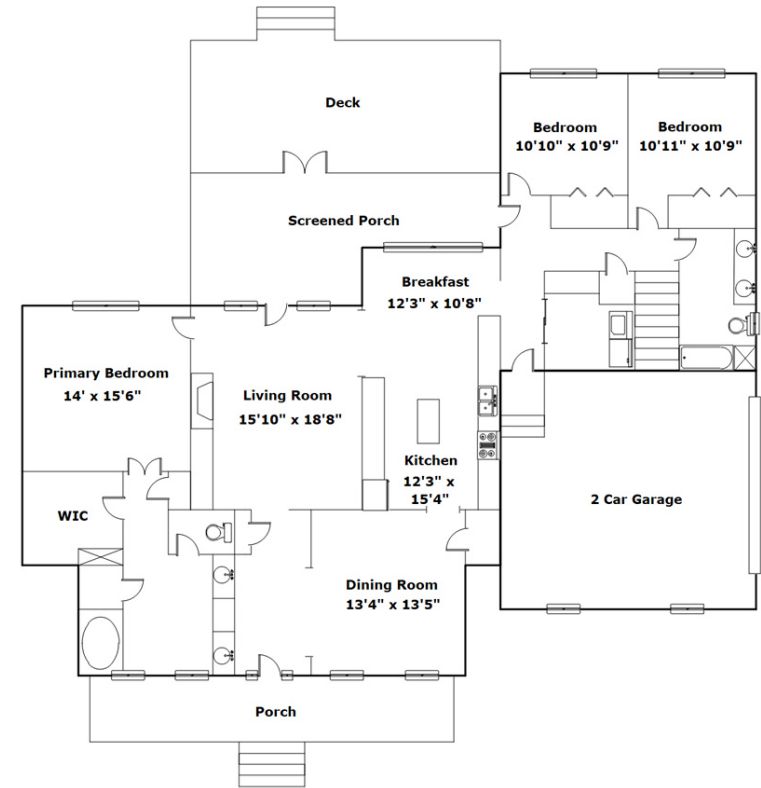

220 Dogwood Rd
West Columbia,, SC 29172

SQFT

Total	2481
Main Level	2056
Upper Level	425
Garage	500

4 Beds

2 Baths

Virtual Tour: <https://tours.look2homes.com/index/24620>

Angela Peterson

Cell Phone: 803-530-3195