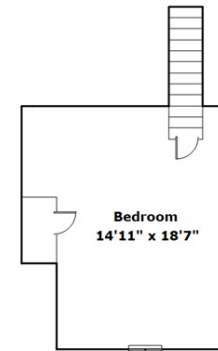

220 Dogwood Rd
West Columbia,, SC 29172

SQFT

Total	2481
Main Level	2056
Upper Level	425
Garage	500

4 Beds

2 Baths

Virtual Tour: <https://tours.look2homes.com/index/24620>

Angela Peterson

Cell Phone: 803-530-3195