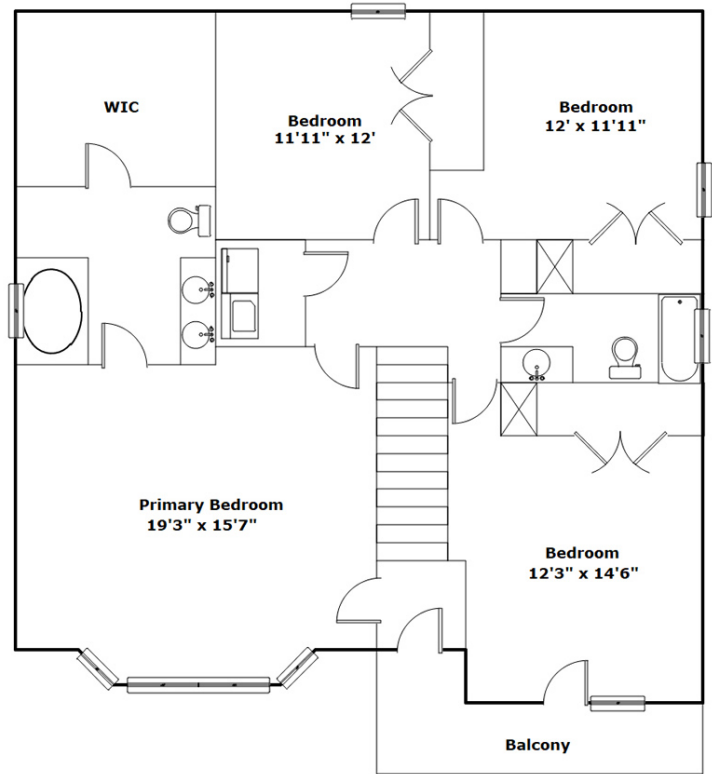

Information is deemed reliable but not guaranteed!