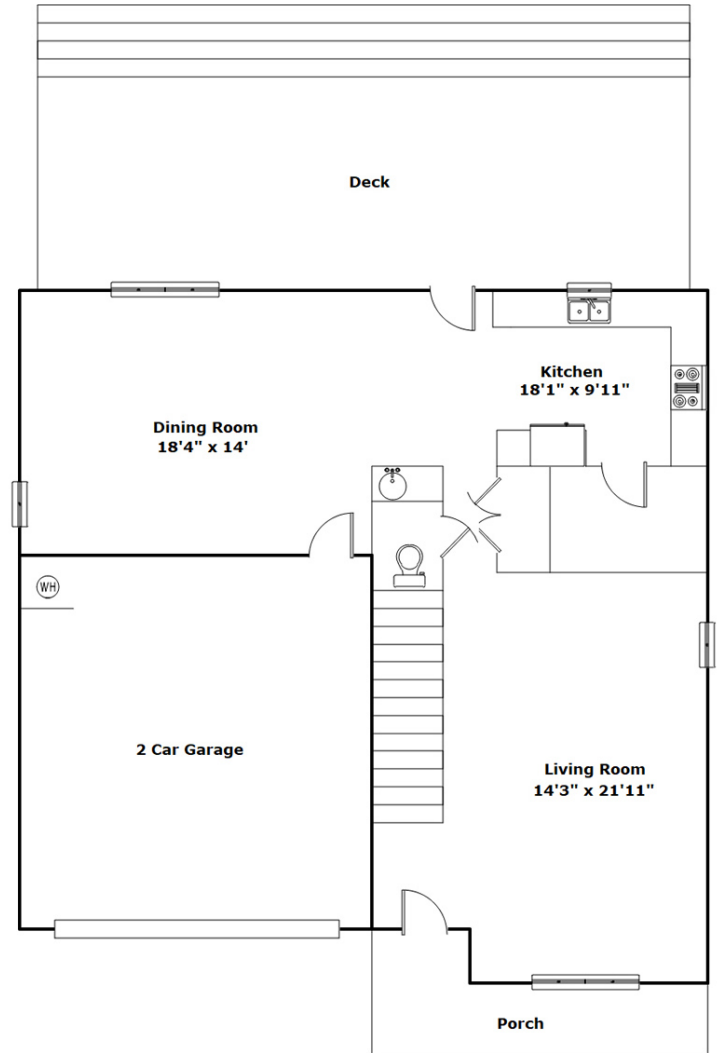

322 Conner Park Ln  
West Columbia,, SC 29170

**SQFT**

Total	2453
Main Level	1008
Upper Level	1445
Garage	415

**4 Beds**

**2 / 1 Baths**

**Virtual Tour: <https://tours.look2homes.com/index/24615>**

**Samantha Crider**