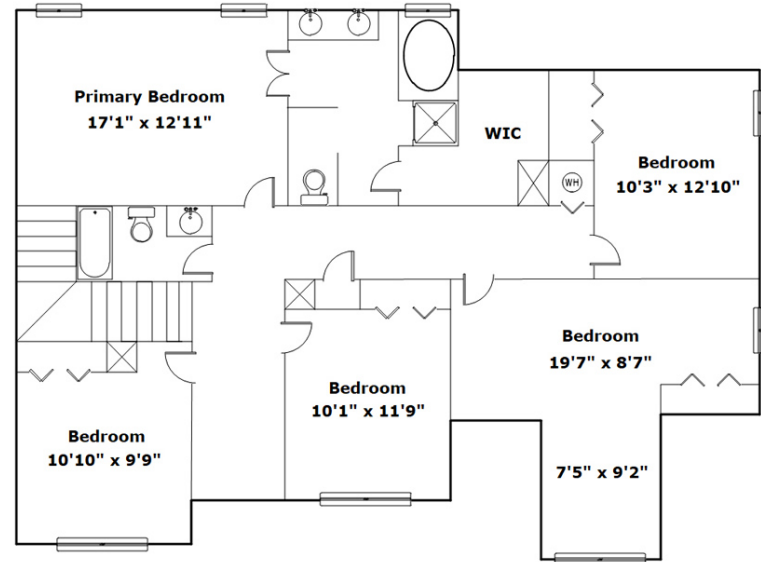

Home
Advantage
REALTY, LLC

316 Austree Dr
Columbia,, SC 29229

SQFT

Total	2744
Main Level	1226
Upper Level	1518
Garage	568

5 Beds

2 / 1 Baths

Virtual Tour: <https://tours.look2homes.com/index/24613>

Gayle Haddock & Laura Hardy