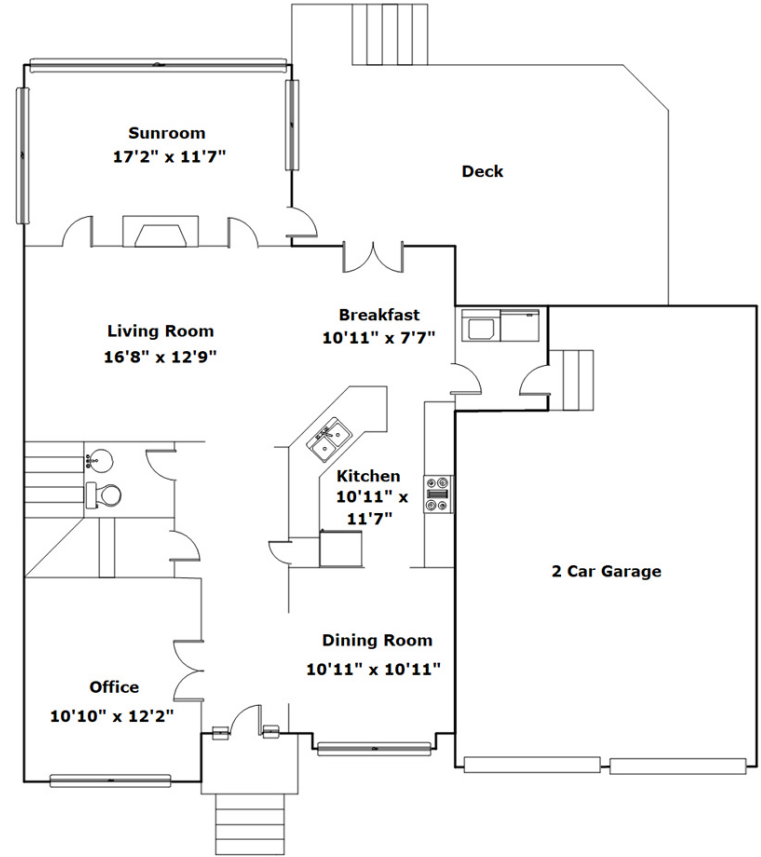

Home
Advantage
REALTY, LLC

316 Austree Dr
Columbia,, SC 29229

SQFT

Total	2744
Main Level	1226
Upper Level	1518
Garage	568

5 Beds

2 / 1 Baths

Virtual Tour: <https://tours.look2homes.com/index/24613>

Gayle Haddock & Laura Hardy