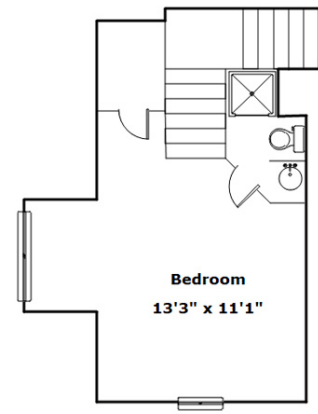

**SQFT**

Total	2426
Main Level	2029
Upper Level	397
Garage	547

**4 Beds**

**3 Baths**

**Virtual Tour: <https://tours.look2homes.com/index/24612>**

**Gayle Haddock & Laura Hardy**

Cell Phone: 803-530-1727

gayle@rhizahomes.com