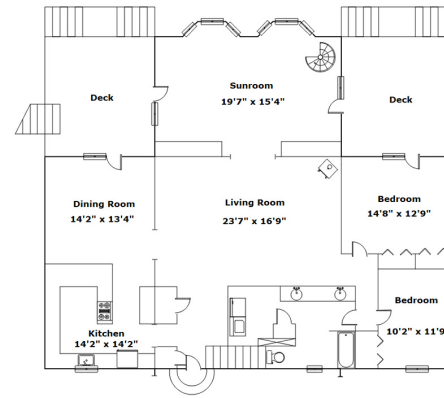

TODD
REALTY
PARTNERS

**1125 Davidson Rd
Lexington,, SC 29072**

Carport

Information is deemed reliable but not guaranteed!

SQFT	
Total	2892
Main Level	1963
Upper Level	929
Carport	595
Detached	459
Garage	363
FROG	

3 Beds

2 Baths

Virtual Tour: <https://tours.look2homes.com/index/24608>

Leah Fitts

Cell Phone: 803-331-4739

leahfitts@yahoo.com