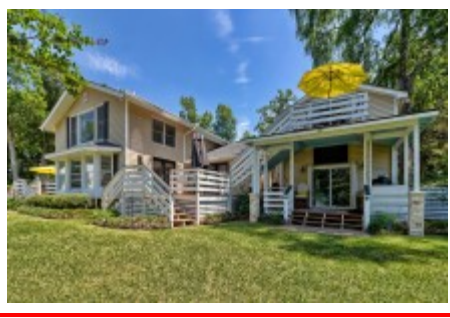

TODD
REALTY
PARTNERS

**1125 Davidson Rd
Lexington,, SC 29072**

Virtual Tour:

<https://tours.look2homes.com/index/24608>

Leah Fitts

Cell Phone: 803-331-4739

leahfitts@yahoo.com

Information is deemed reliable but not guaranteed!