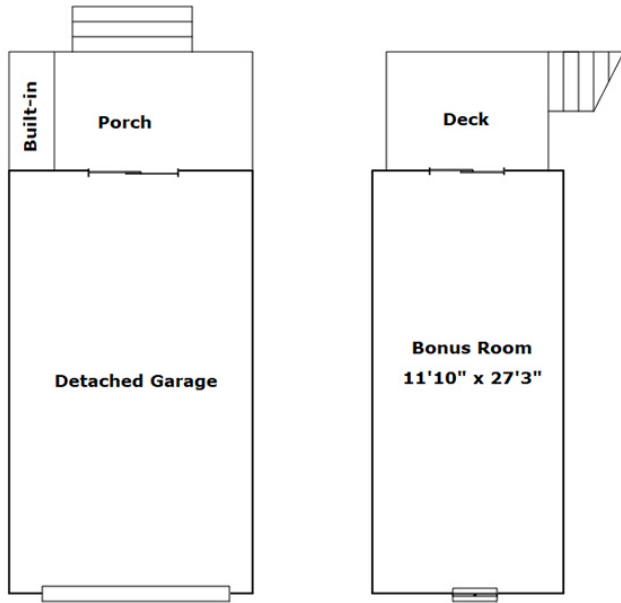

Carport

Information is deemed reliable but not guaranteed!

Virtual Tour:

<https://tours.look2homes.com/index/24608>

Leah Fitts

Cell Phone: 803-331-4739

leahfitts@yahoo.com