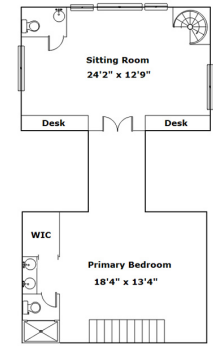

TODD
REALTY
PARTNERS

**1125 Davidson Rd
Lexington,, SC 29072**

Carport

Information is deemed reliable but not guaranteed!

SQFT	
Total	2892
Main Level	1963
Upper Level	929
Carport	595
Detached	459
Garage	363
FROG	

3 Beds

2 Baths

Virtual Tour: <https://tours.look2homes.com/index/24608>

Leah Fitts

Cell Phone: 803-331-4739

leahfitts@yahoo.com