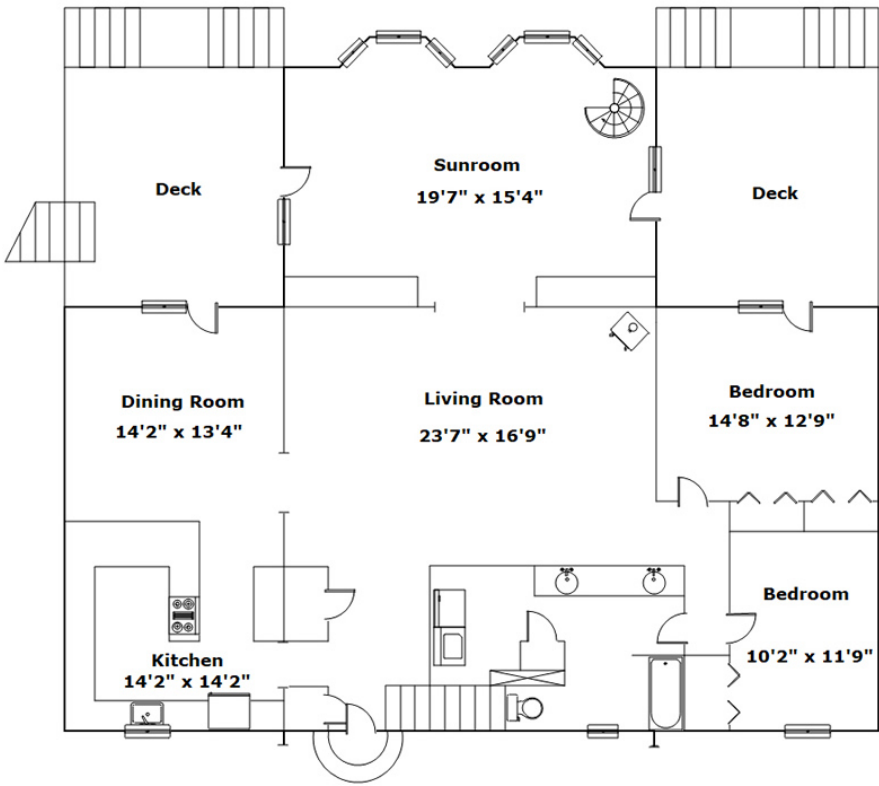

TODD
REALTY
PARTNERS

**1125 Davidson Rd
Lexington,, SC 29072**

Virtual Tour:

<https://tours.look2homes.com/index/24608>

Leah Fitts

Cell Phone: 803-331-4739

leahfitts@yahoo.com

Information is deemed reliable but not guaranteed!