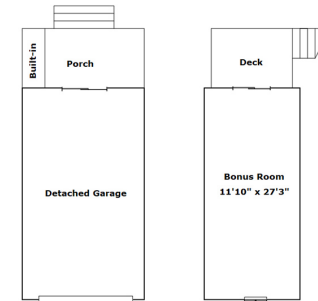

TODD
REALTY
PARTNERS

**1125 Davidson Rd
Lexington,, SC 29072**

Carport

Information is deemed reliable but not guaranteed!

SQFT	
Total	2892
Main Level	1963
Upper Level	929
Carport	595
Detached	459
Garage	363
FROG	

3 Beds

2 Baths

Virtual Tour: <https://tours.look2homes.com/index/24608>

Leah Fitts

Cell Phone: 803-331-4739

leahfitts@yahoo.com