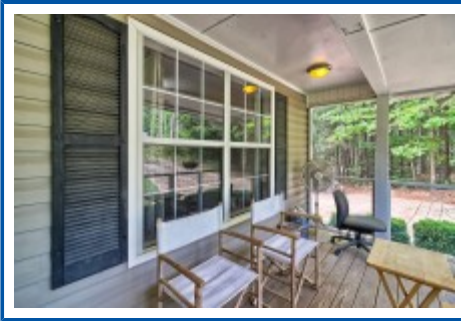

RE/MAX
ADVANTAGE GROUP

**184 Winding Creek Way
Chapin,, SC 29036**

Virtual Tour:
<https://tours.look2homes.com/index/24605>

Stefanie Lane
Cell Phone: 803-404-0353
stefanie.lane@remax.net

Information is deemed reliable but not guaranteed!