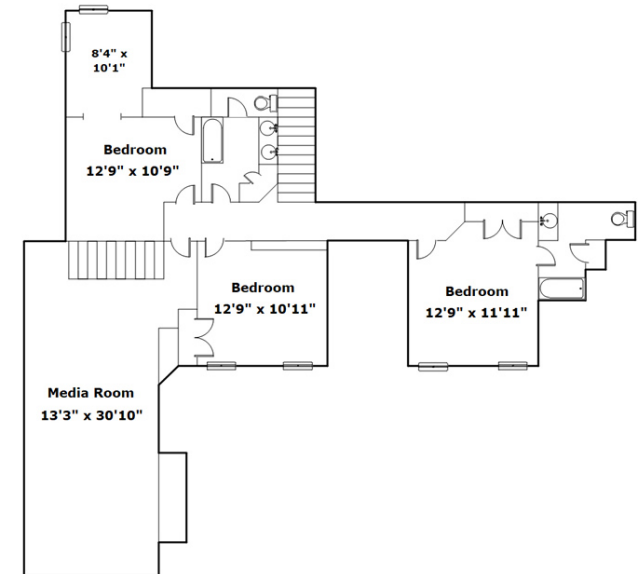

Home  
Advantage  
REALTY, LLC

308 Club Colony Cir  
Blythewood,, SC 29016

SQFT	
Total	4302
Main Level	2683
Upper Level	1619
Garage	841

**4 Beds**      **3 / 1 Baths**

**Virtual Tour: <https://tours.look2homes.com/index/24598>**