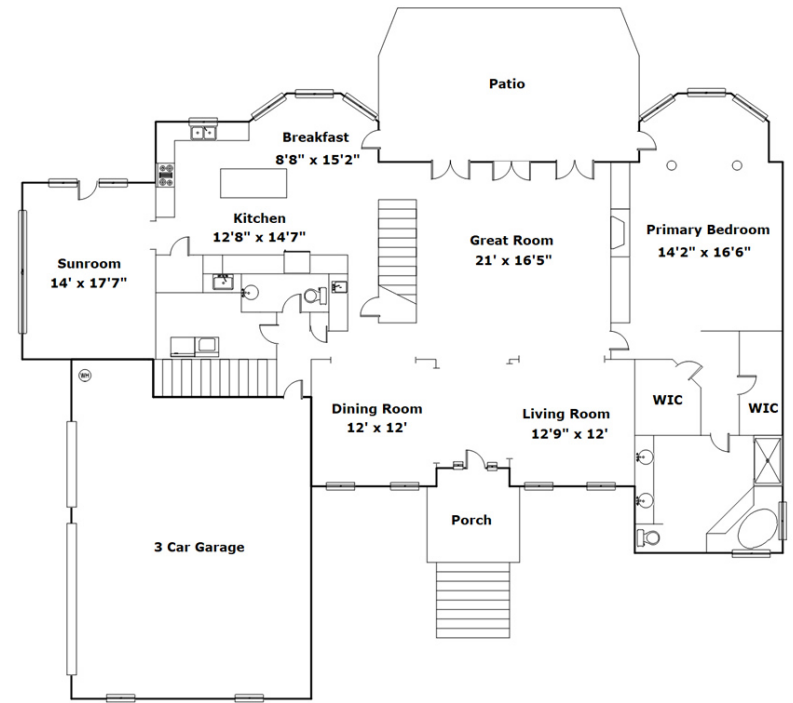

Home  
Advantage  
REALTY, LLC

308 Club Colony Cir  
Blythewood,, SC 29016

SQFT	
Total	4302
Main Level	2683
Upper Level	1619
Garage	841

**4 Beds**      **3 / 1 Baths**

**Virtual Tour: <https://tours.look2homes.com/index/24598>**