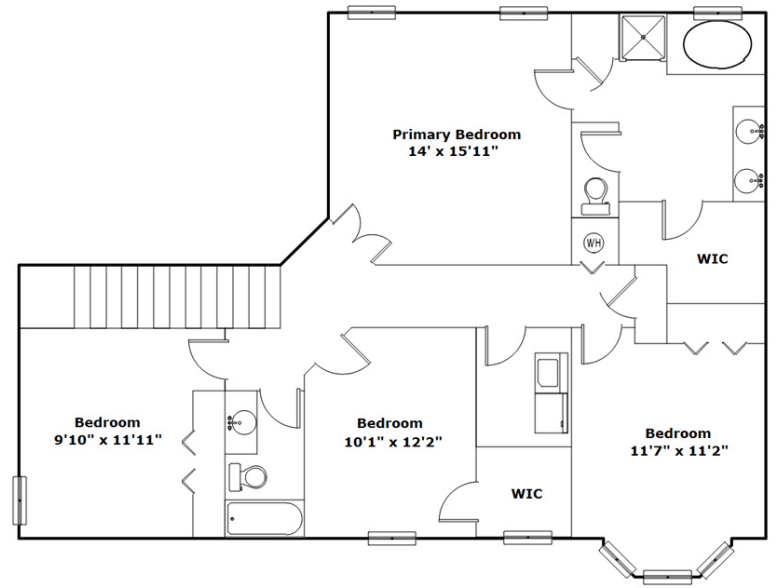

Information is deemed reliable but not guaranteed!