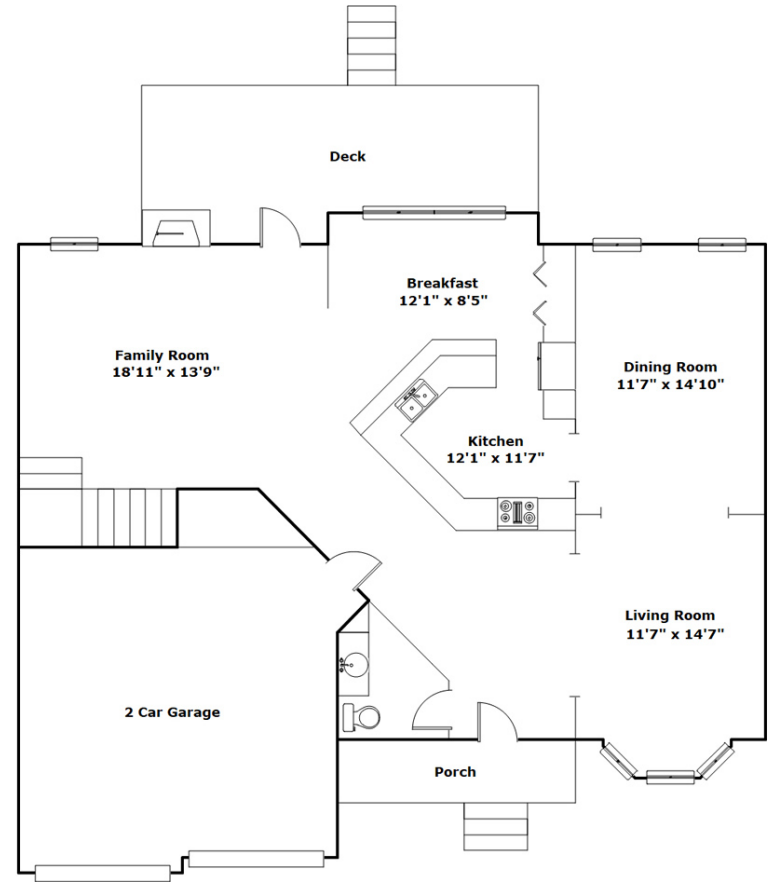

**M & R**  
Realty, Inc.

**118 Beltrees Dr  
Lexington,, SC 29072**

**SQFT**

Total	2509
Main Level	1238
Upper Level	1271
Garage	430

**4 Beds**

**2 / 1 Baths**

**Virtual Tour: <https://tours.look2homes.com/index/24597>**