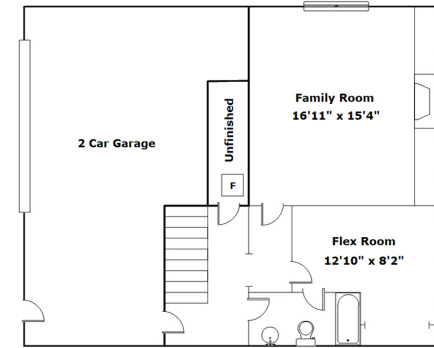

**kw**  
KELLERWILLIAMS.

109 Southlake Ct  
Columbia,, SC 29223

Information is deemed reliable but not guaranteed!

**SQFT**

|                    |      |
|--------------------|------|
| Total              | 3575 |
| Main Level         | 1269 |
| Second Level       | 1162 |
| Third Level        | 450  |
| Fin. Lower Level   | 650  |
| Unfin. Lower Level | 44   |
| Garage             | 513  |

**4 Beds**

**3 / 1 Baths**

Virtual Tour: <https://tours.look2homes.com/index/24591>

**Liz Gaymon**

Office Phone: 803-799-8035

Cell Phone: 803-225-4679

[lizgaymon@kw.com](mailto:lizgaymon@kw.com)

<http://www.midlandsrealestatepro.com/>