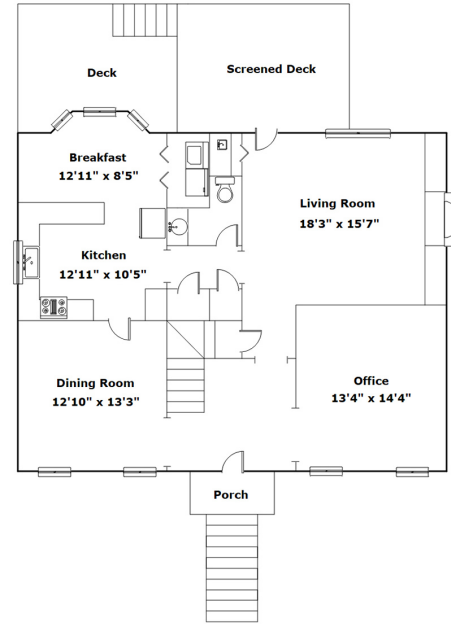

**kw**  
KELLERWILLIAMS.

109 Southlake Ct  
Columbia,, SC 29223

Information is deemed reliable but not guaranteed!

**SQFT**

|                    |      |
|--------------------|------|
| Total              | 3575 |
| Main Level         | 1269 |
| Second Level       | 1162 |
| Third Level        | 450  |
| Fin. Lower Level   | 650  |
| Unfin. Lower Level | 44   |
| Garage             | 513  |

**4 Beds**

**3 / 1 Baths**

Virtual Tour: <https://tours.look2homes.com/index/24591>

**Liz Gaymon**

Office Phone: 803-799-8035

Cell Phone: 803-225-4679

[lizgaymon@kw.com](mailto:lizgaymon@kw.com)

<http://www.midlandsrealestatepro.com/>