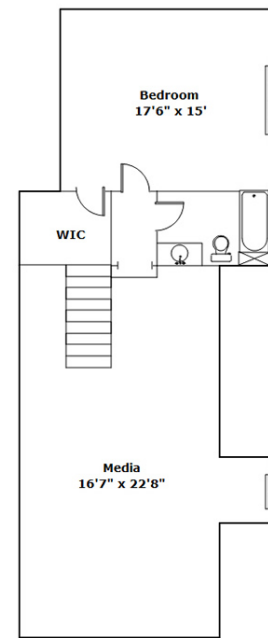

Information is deemed reliable but not guaranteed!