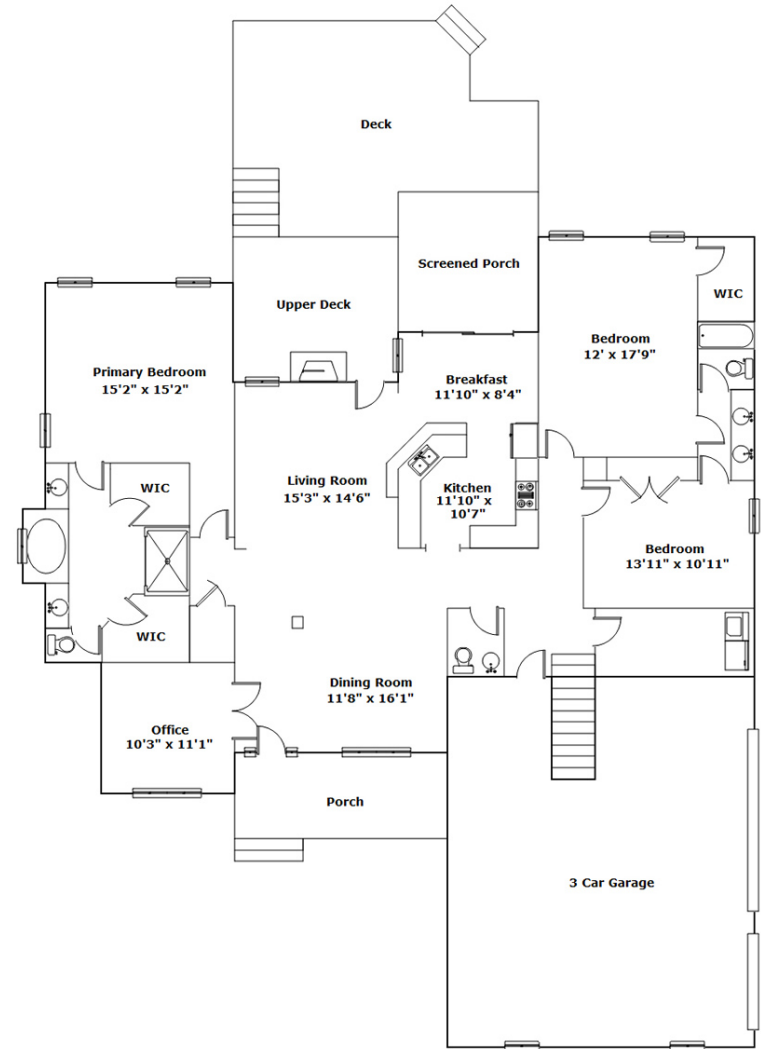

COLDWELL BANKER
REALTY

**337 Rocky Meadow Dr
Gilbert,, SC 29054**

SQFT

Total	3385
Main Level	2343
Upper Level	1042
Garage	880

4 Beds

3 / 1 Baths

Virtual Tour: <https://tours.look2homes.com/index/24589>

Sheila McCaskill