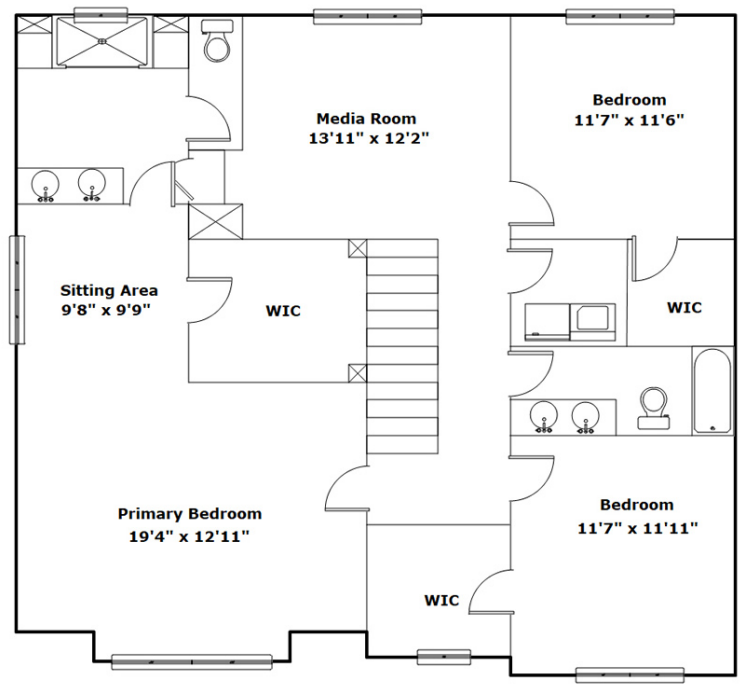

Information is deemed reliable but not guaranteed!