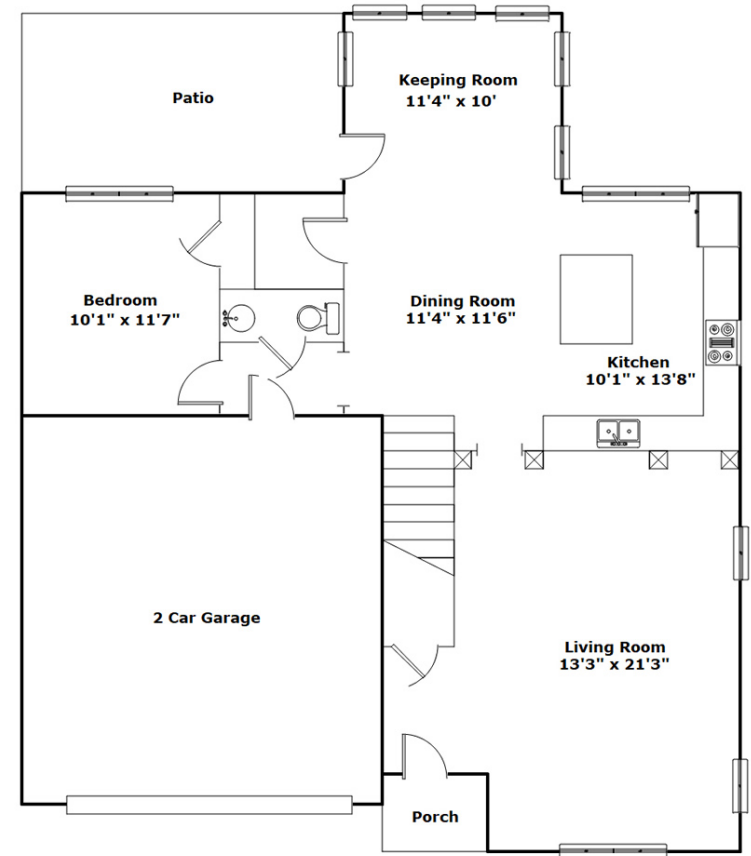

COLDWELL BANKER
REALTY

745 Wallowa Dr
Elgin,, SC 29045

SQFT	
Total	2549
Main Level	1094
Upper Level	1455
Garage	442

4 Beds

2 / 1 Baths

Virtual Tour: <https://tours.look2homes.com/index/24563>

Jimmy Murray

Office Phone: 803-799-8035