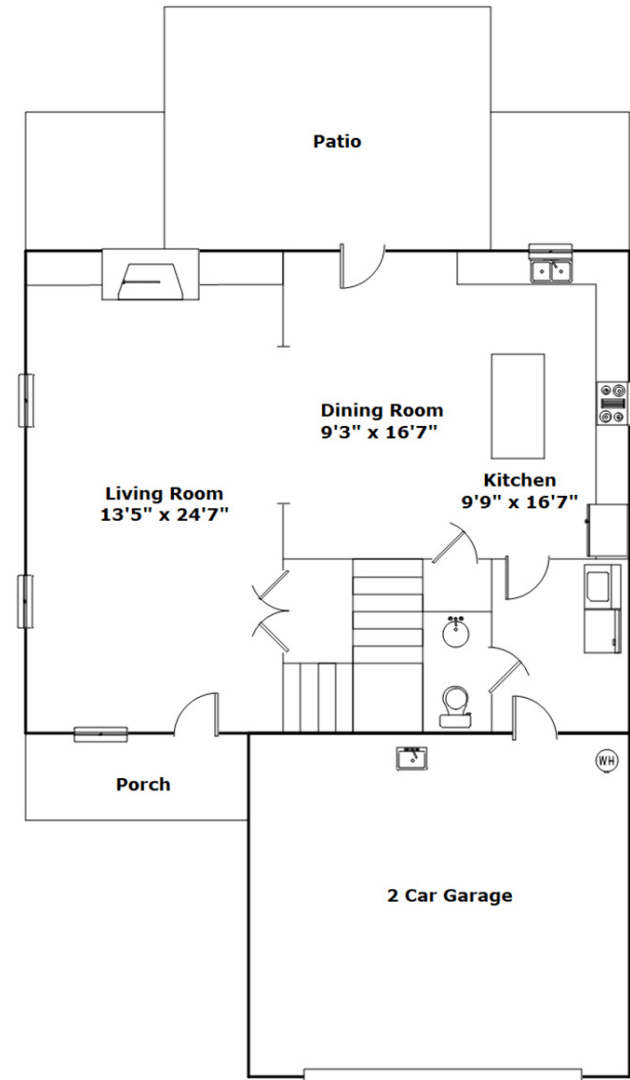

174 Derby Dr
West Columbia,, SC 29170

SQFT	
Total	1914
Main Level	964
Upper Level	950
Garage	433

3 Beds

2 / 1 Baths

Virtual Tour: <https://tours.look2homes.com/index/24559>

Morris Lyles
 Cell Phone: 803-261-9886
 morris.lyles@era.com
<http://www.morrislyles.com/>