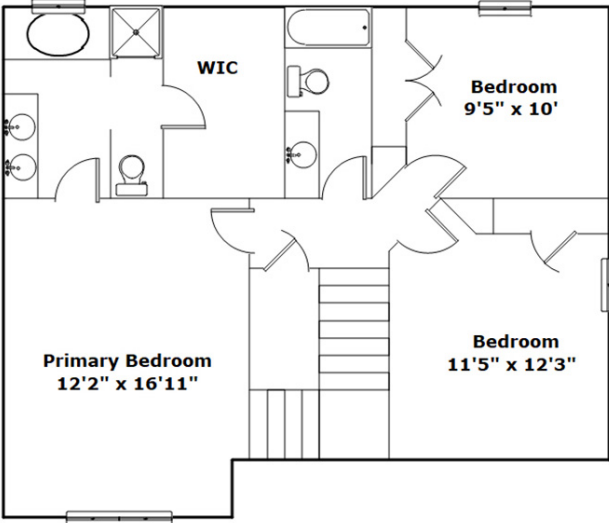

174 Derby Dr
West Columbia,, SC 29170

SQFT	
Total	1914
Main Level	964
Upper Level	950
Garage	433

3 Beds

2 / 1 Baths

Virtual Tour: <https://tours.look2homes.com/index/24559>

Morris Lyles
 Cell Phone: 803-261-9886
 morris.lyles@era.com
<http://www.morrislyles.com/>