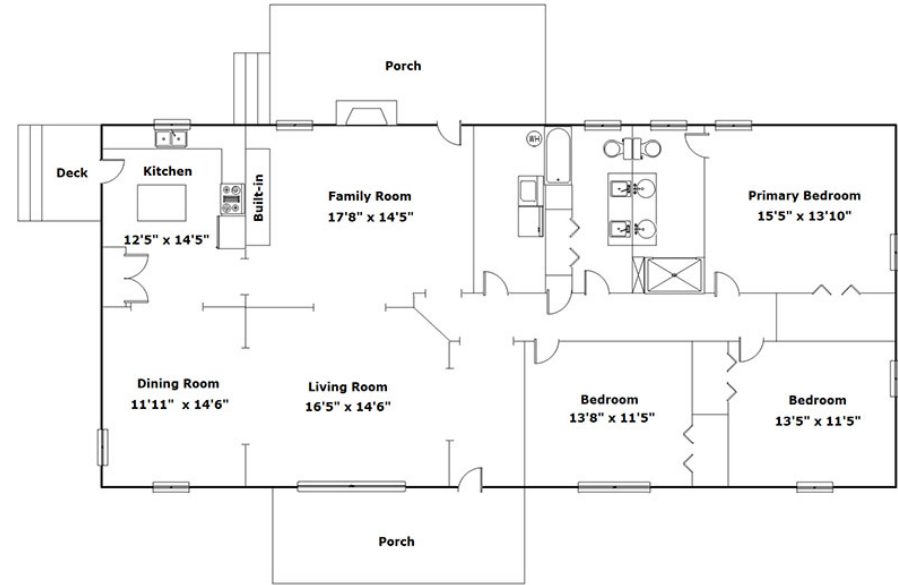

**1121 High Valley Trail
Blythewood,, SC 29016**

SketchUp, Open Sketch

Information is deemed reliable but not guaranteed!

SQFT
Main Level 1999

3 Beds

2 Baths

Virtual Tour: <https://tours.look2homes.com/index/24532>