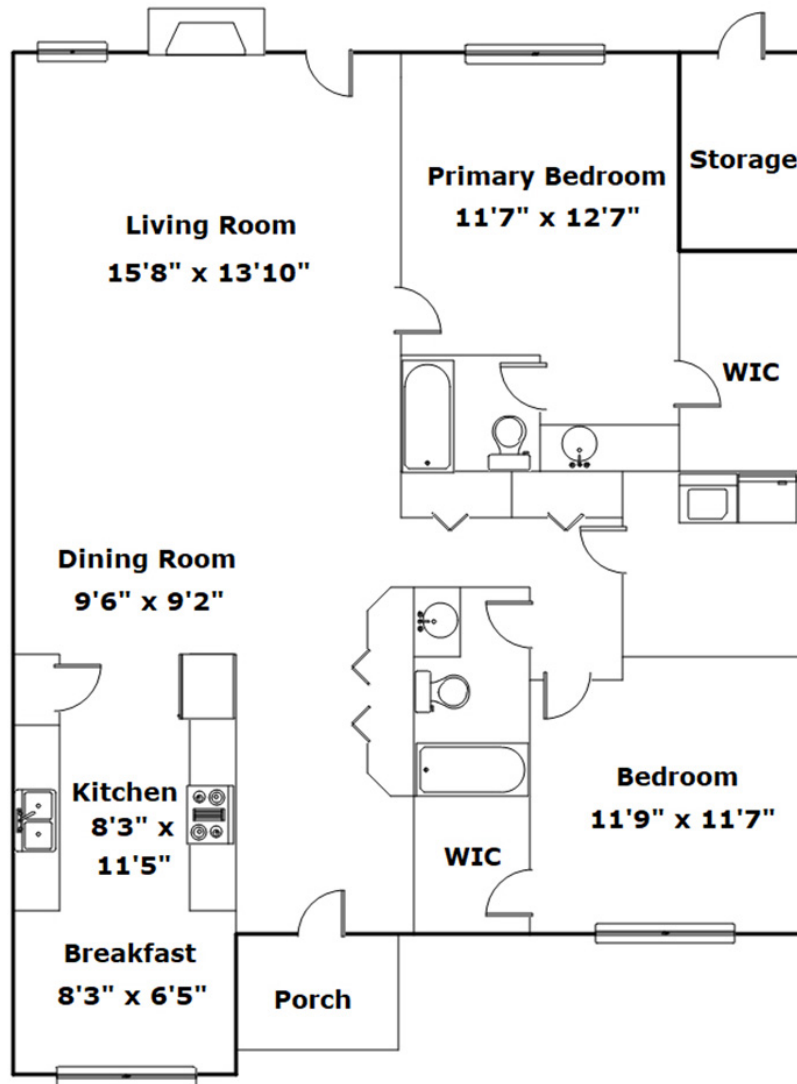

**102 Summit Townes Way
Columbia,, SC 29229**

Virtual Tour:
<https://tours.look2homes.com/index/24530>

Morris Lyles
Cell Phone: 803-261-9886
morris.lyles@era.com
<http://www.morrislyles.com/>

Information is deemed reliable but not guaranteed!