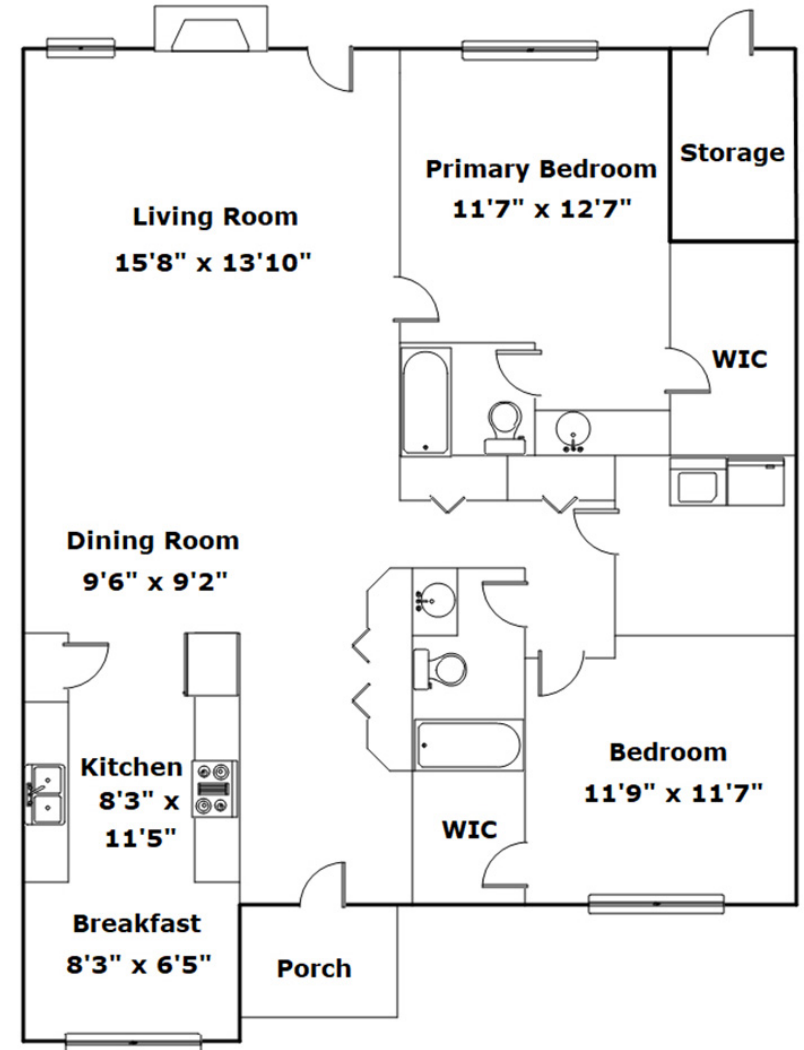

**102 Summit Townes Way  
Columbia,, SC 29229**

**SQFT**

Main Level	1309
Storage	47

**2 Beds**

**2 Baths**

**Virtual Tour:** <https://tours.look2homes.com/index/24530>

**Morris Lyles**

Cell Phone: 803-261-9886