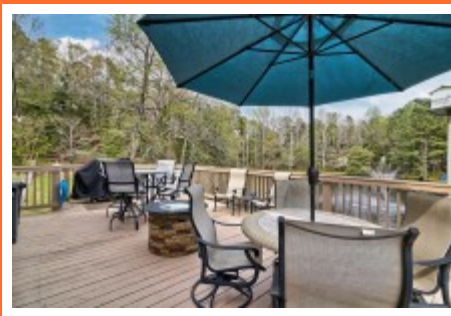

NextHome
SPECIALISTS

**11820 Broad River Rd
Chapin,, SC 29036**

Virtual Tour:

<https://tours.look2homes.com/index/24516>

Terri Scheper

Office Phone: 803-600-4485

Cell Phone: 803-600-4485

terrinxthome@gmail.com