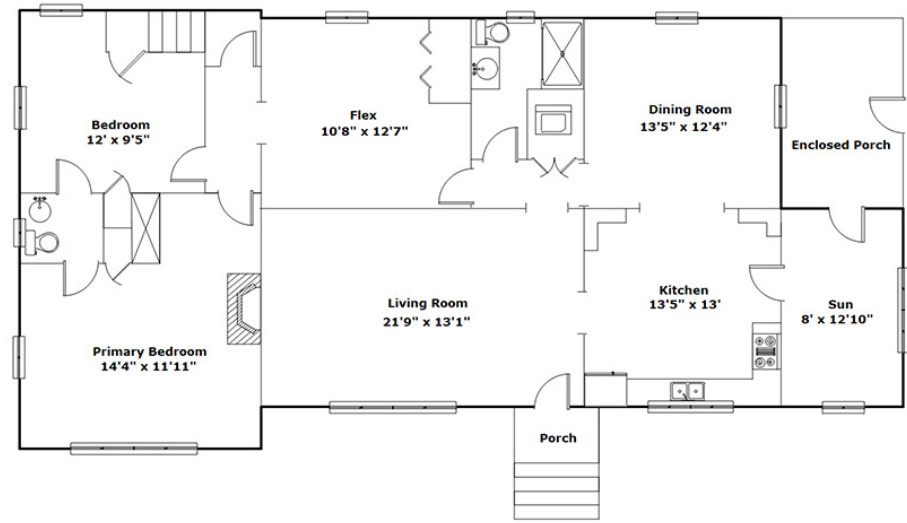

**Better
Homes**
and Gardens.
REAL ESTATE
MEDLEY

**2105 Long Trail Dr
Hopkins,, SC 29061**

Information is deemed reliable but not guaranteed!

SQFT
Main Level 1675

2 Beds **1 / 1 Baths**

Virtual Tour: <https://tours.look2homes.com/index/24494>