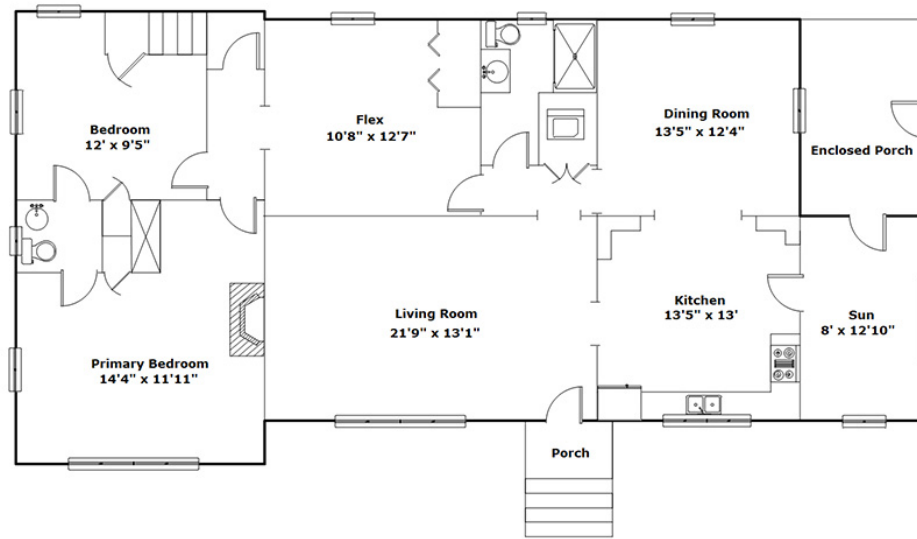

Information is deemed reliable but not guaranteed!

Virtual Tour:

<https://tours.look2homes.com/index/24494>

Kyla Bailey

Cell Phone: 843-908-1164

kylaefloyd@gmail.com

<http://https://www.kylabaileyhomes.com/>