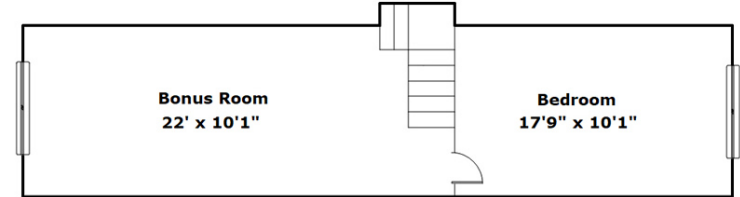

148 State Rd S-38-214
Norway,, SC 29113

SQFT

Total	2268
Main Level	1752
Upper Level	516

3 Beds

1 / 1 Baths

Virtual Tour: <https://tours.look2homes.com/index/24491>

Samantha Crider

Cell Phone: 803.707.5708