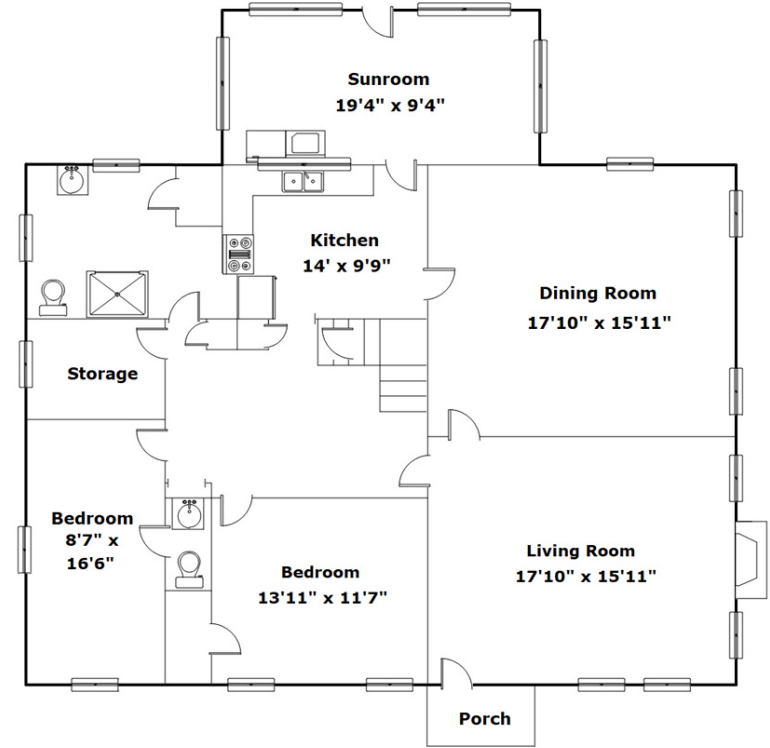

148 State Rd S-38-214
Norway,, SC 29113

SQFT

Total	2268
Main Level	1752
Upper Level	516

3 Beds

1 / 1 Baths

Virtual Tour: <https://tours.look2homes.com/index/24491>

Samantha Crider

Cell Phone: 803.707.5708