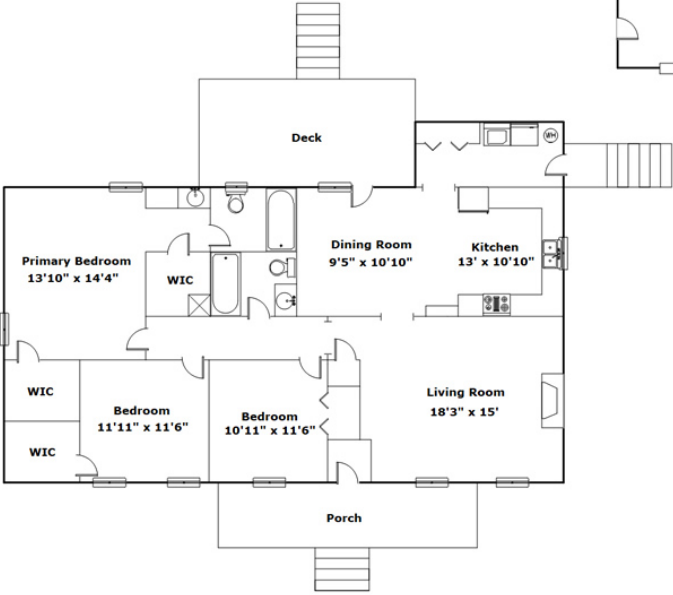

**4405 Cricket Dr
Orangeburg,, SC 29118**

Information is deemed reliable but not guaranteed!

SQFT
Main Level 1504
Upper Level 856

3 Beds **2 Baths**
 

Virtual Tour: <https://tours.look2homes.com/index/24490>