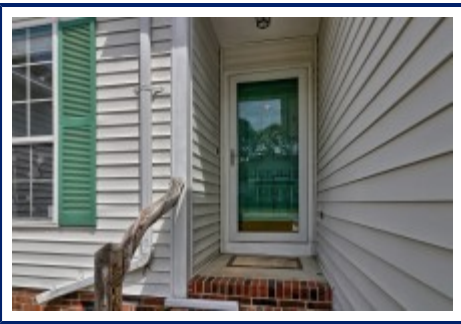

COLDWELL BANKER
REALTY

**1212 Bradford Ridge Ln
Columbia,, SC 29223**

Virtual Tour:
<https://tours.look2homes.com/index/24481>

Jimmy Murray
Office Phone: 803-799-8035
Cell Phone: 803-260-1818
jimmy.murray@cbcarolinas.com