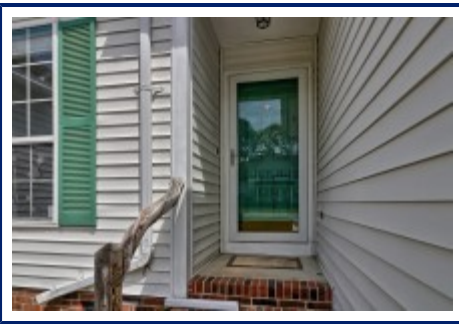

COLDWELL BANKER  
REALTY

**1212 Bradford Ridge Ln  
Columbia,, SC 29223**

**Virtual Tour:**  
<https://tours.look2homes.com/index/24481>

**Jimmy Murray**  
Office Phone: 803-799-8035  
Cell Phone: 803-260-1818  
[jimmy.murray@cbcarolinas.com](mailto:jimmy.murray@cbcarolinas.com)