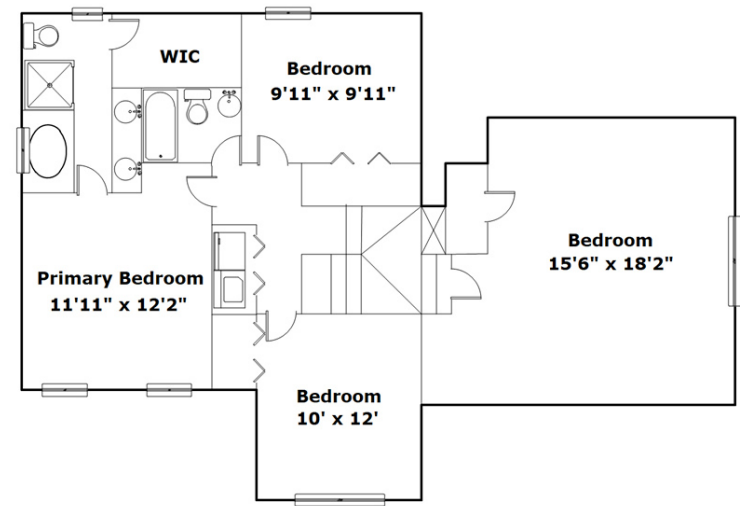

THE
Patrick O'Connor
TEAM
Coldwell Banker Realty

9 Avenel Ct
Columbia,, SC 29229

SQFT

Total	1911
Main Level	779
Upper Level	1132
Garage	457

4 Beds

2 / 1 Baths

Virtual Tour: <https://tours.look2homes.com/index/24467>