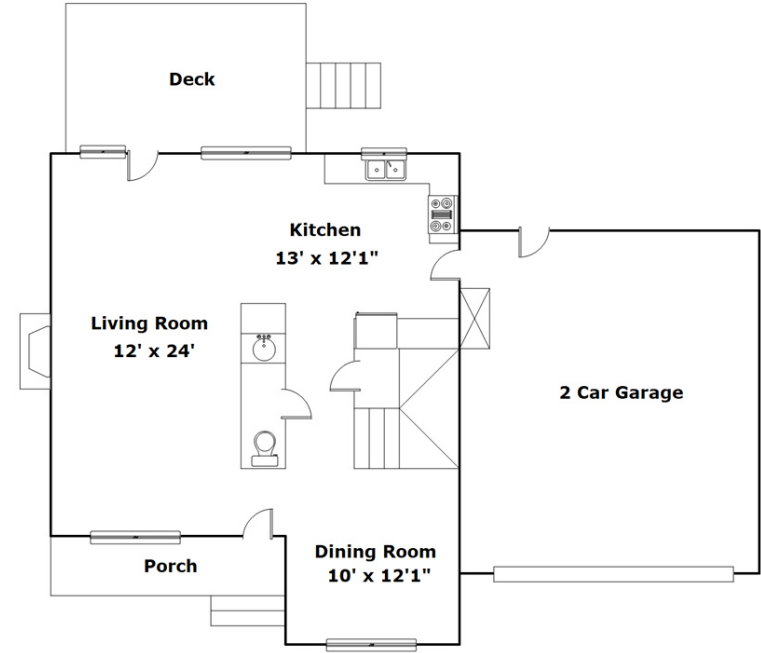

THE
Patrick O'Connor
TEAM
Coldwell Banker Realty

9 Avenel Ct
Columbia,, SC 29229

SQFT

Total	1911
Main Level	779
Upper Level	1132
Garage	457

4 Beds

2 / 1 Baths

Virtual Tour: <https://tours.look2homes.com/index/24467>