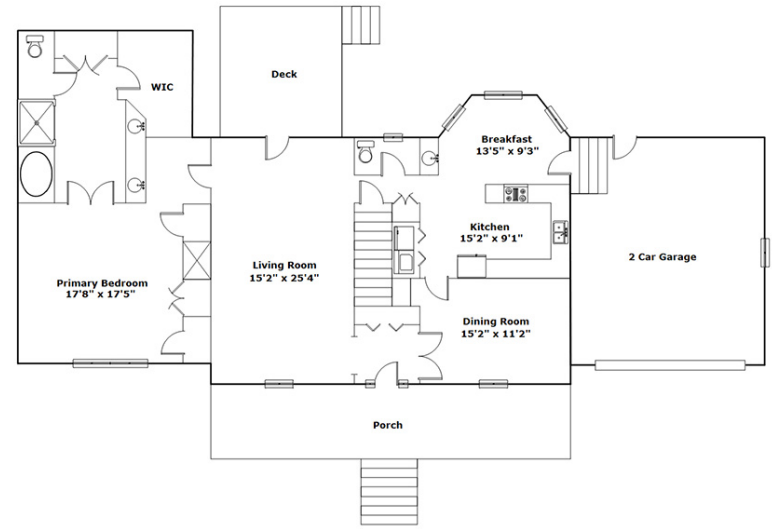

**TODD**  
REALTY  
PARTNERS

**100 Lori Ct  
Lexington,, SC 29072**

Information is deemed reliable but not guaranteed!

**SQFT**

Total	2776
Main Level	1763
Upper Level	1013
Garage	504

**4 Beds**

**3 / 1 Baths**