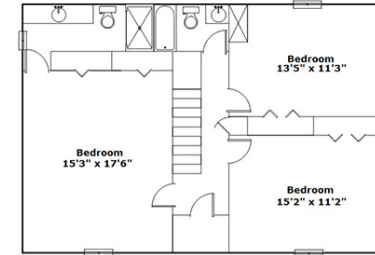

**TODD**  
REALTY  
PARTNERS

**100 Lori Ct  
Lexington,, SC 29072**

Information is deemed reliable but not guaranteed!

**SQFT**

Total	2776
Main Level	1763
Upper Level	1013
Garage	504

**4 Beds**

**3 / 1 Baths**