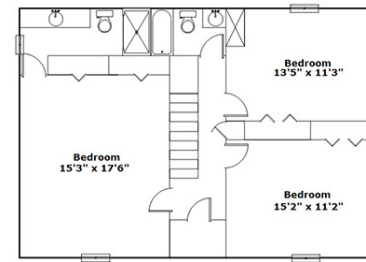

TODD
REALTY
PARTNERS

**100 Lori Ct
Lexington,, SC 29072**

Virtual Tour:

<https://tours.look2homes.com/index/24458>

Leah Fitts

Cell Phone: 803-331-4739

leahfitts@yahoo.com

Information is deemed reliable but not guaranteed!