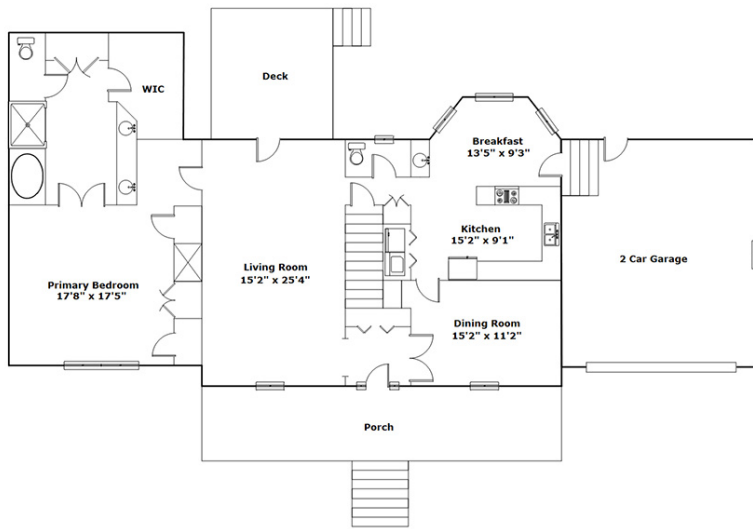

TODD
REALTY
PARTNERS

**100 Lori Ct
Lexington,, SC 29072**

Virtual Tour:

<https://tours.look2homes.com/index/24458>

Leah Fitts

Cell Phone: 803-331-4739

leahfitts@yahoo.com

Information is deemed reliable but not guaranteed!