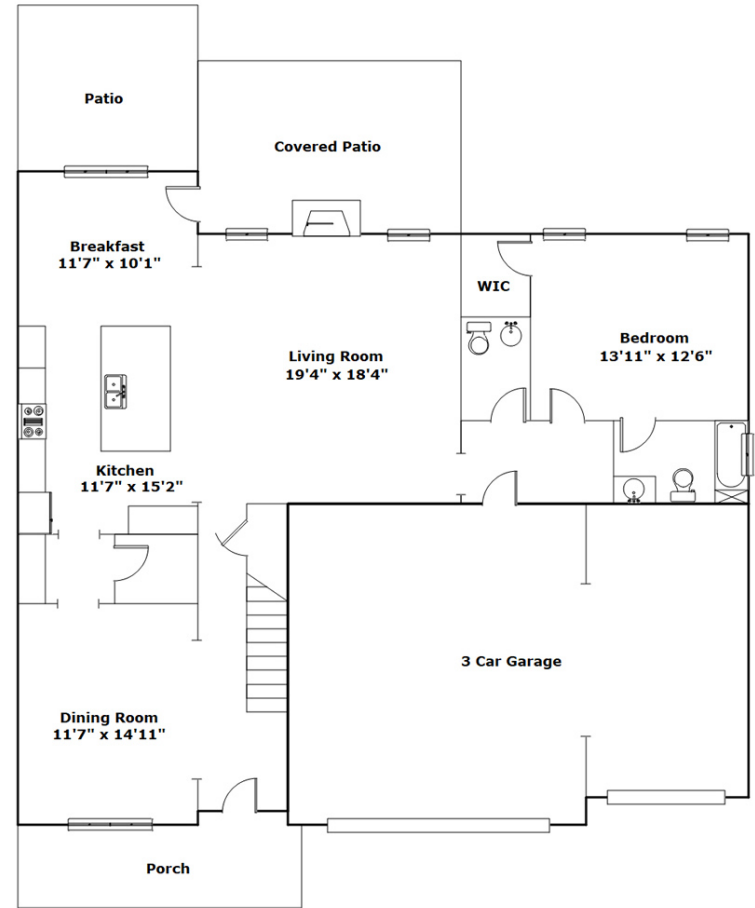

**119 Redeye Bass Ln
Lexington,, SC 29072**

SQFT	
Total	3621
Main Level	1532
Upper Level	2089
Garage	749

5 Beds

4 / 1 Baths

Virtual Tour: <https://tours.look2homes.com/index/24435>

Angela Peterson

Cell Phone: 803-530-3195