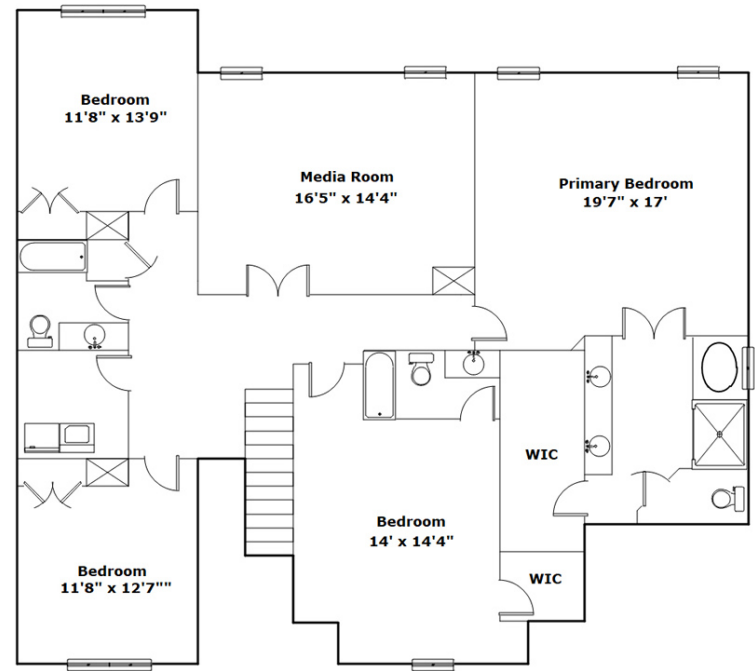

Information is deemed reliable but not guaranteed!