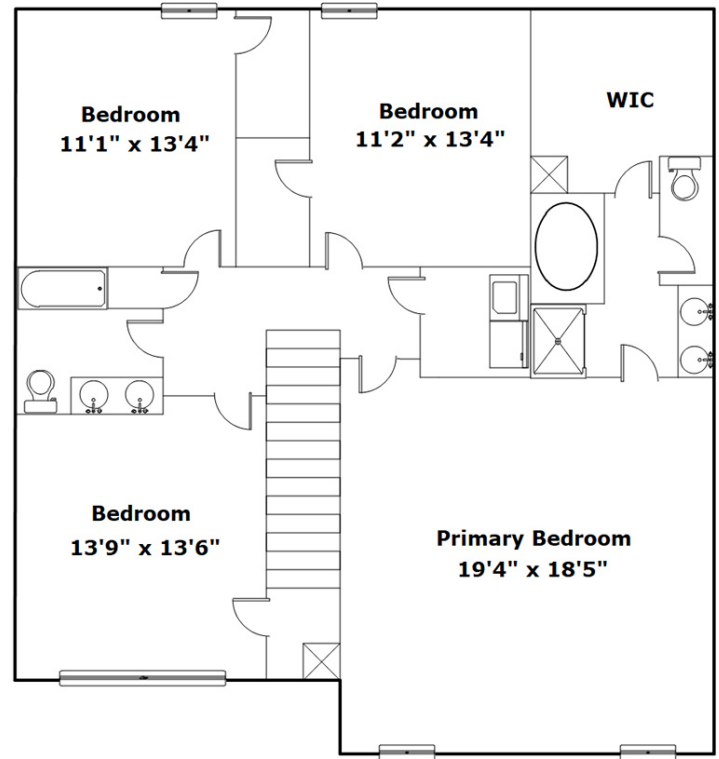

**326 Tulip Way
Lexington,, SC 29072**

SQFT

Total	2525
Main Level	1060
Upper Level	1465
Garage	415

5 Beds

3 Baths

Virtual Tour: <https://tours.look2homes.com/index/24420>

Enoch Walters
 Cell Phone: 803-261-9282
 enoch.cag@gmail.com