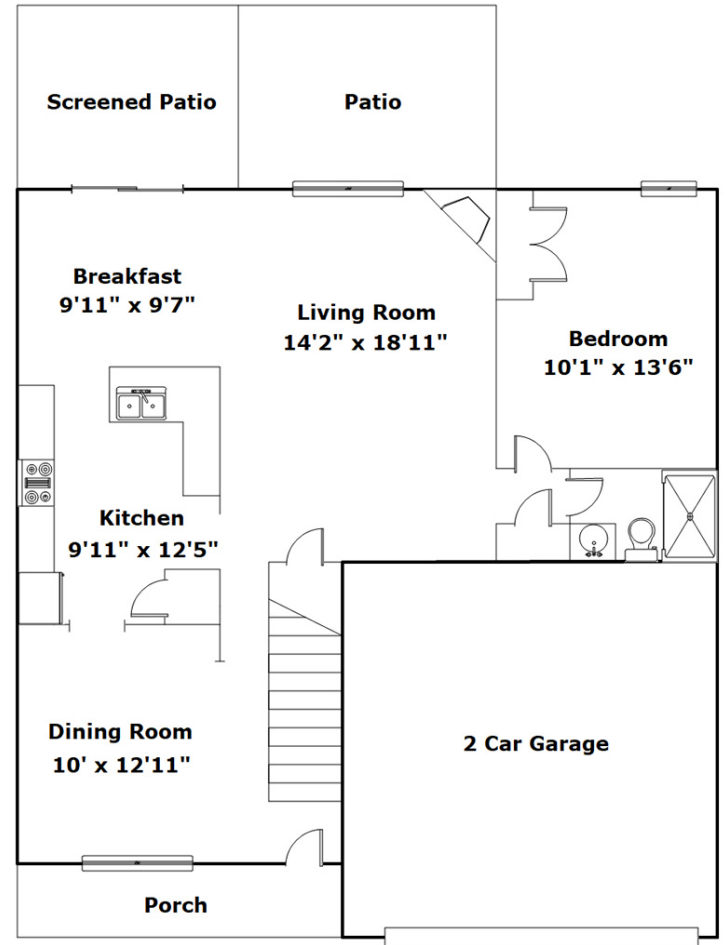

**326 Tulip Way
Lexington,, SC 29072**

SQFT

Total	2525
Main Level	1060
Upper Level	1465
Garage	415

5 Beds

3 Baths

Virtual Tour: <https://tours.look2homes.com/index/24420>

Enoch Walters
 Cell Phone: 803-261-9282
 enoch.cag@gmail.com