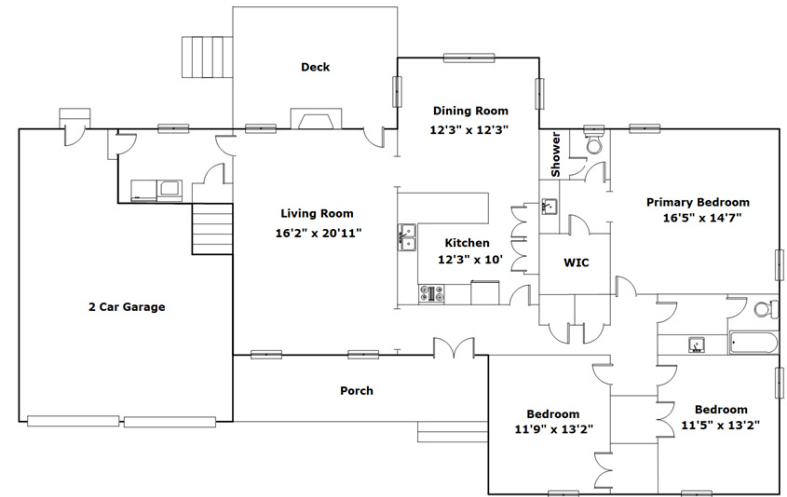

COLDWELL BANKER
REALTY

**301 Firebridge Rd
Columbia,, SC 29223**

SQFT

Total	2106
Main Level	1793
Upper Level	313
Garage	525

3 Beds

2 Baths

Information is deemed reliable but not guaranteed!

Virtual Tour: <https://tours.look2homes.com/index/24409>