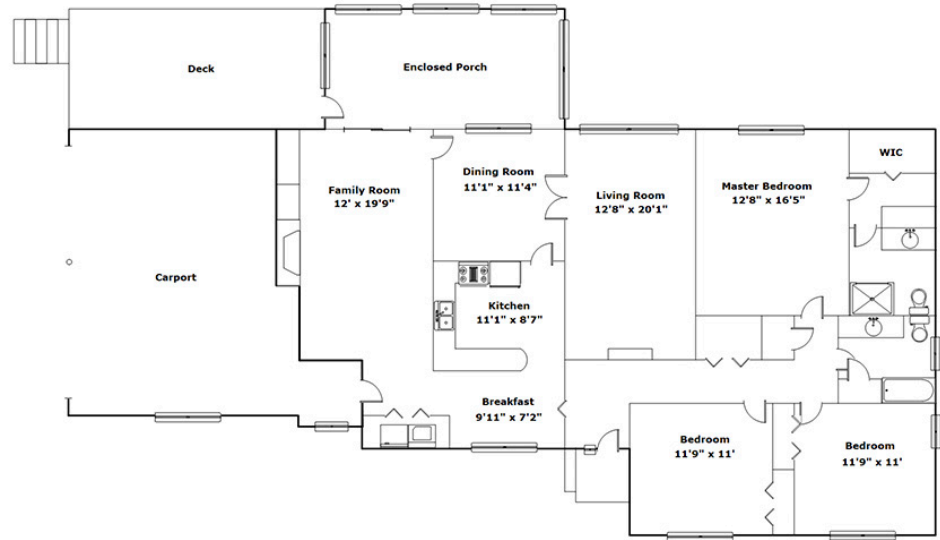

COLDWELL BANKER  
REALTY

248 Killian Rd  
Columbia,, SC 29203

Information is deemed reliable but not guaranteed!

**SQFT**

Main Level	1897
Carport	555

**3 Beds**

**2 Baths**

**Virtual Tour: <https://tours.look2homes.com/index/24407>**