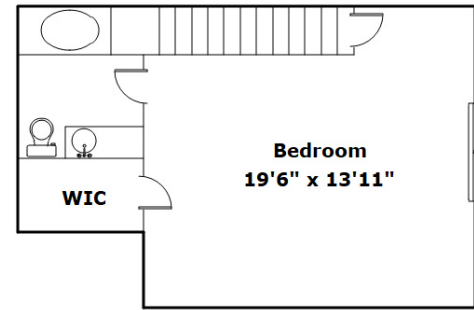

Information is deemed reliable but not guaranteed!