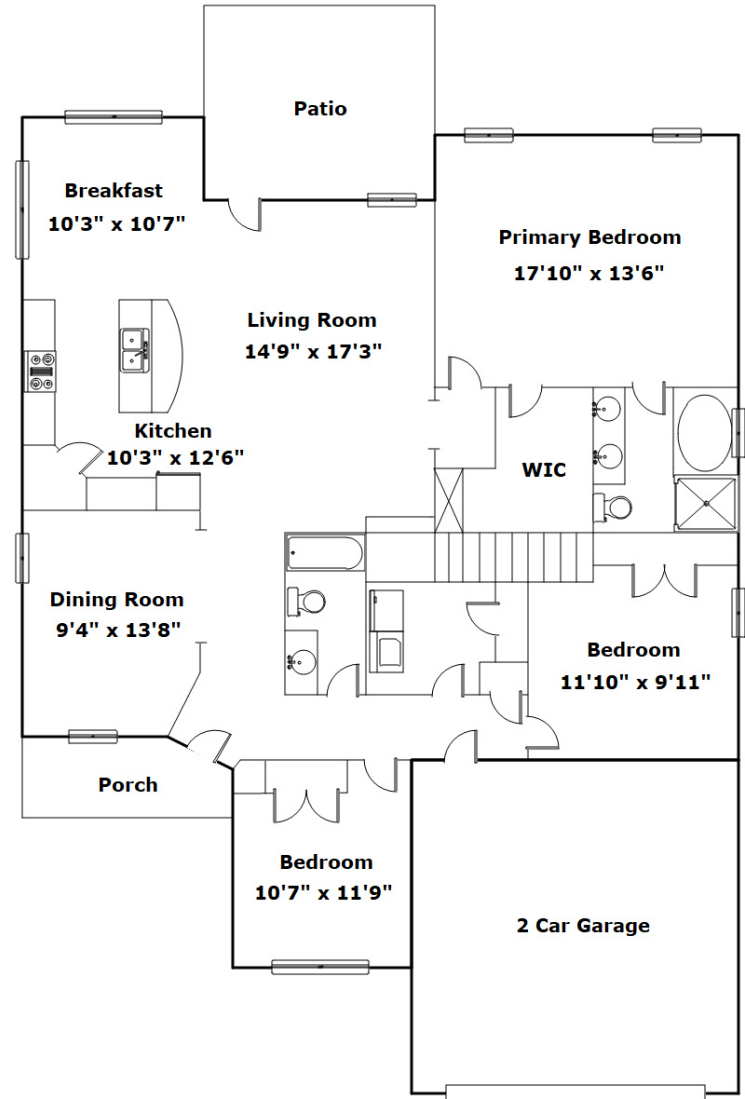

  
SIMPLY SOUTHERN  
— REALTY —

**255 Keegan Rock Ct  
Lexington,, SC 29073**

**SQFT**

Total	2280
Main Level	1791
Upper Level	489
Garage	415

**4 Beds**

**3 Baths**

**Virtual Tour: <https://tours.look2homes.com/index/24395>**