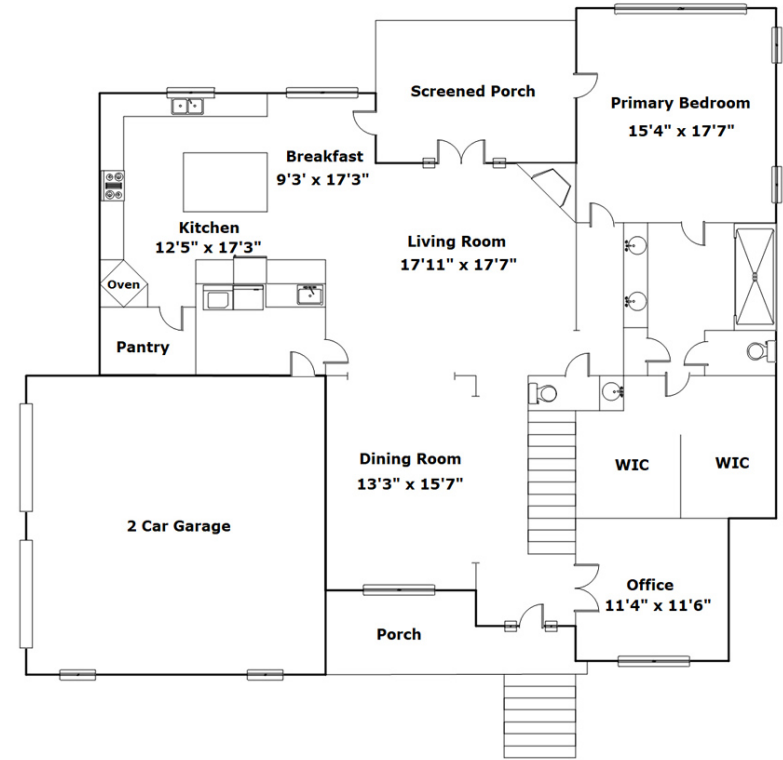

**243 Brookwood Forest Dr
Blythewood,, SC 29016**

SQFT

Total	3718
Main Level	2120
Upper Level	1598
Garage	629

4 Beds

3 / 1 Baths

Virtual Tour: <https://tours.look2homes.com/index/24391>

Gayle Haddock & Laura Hardy