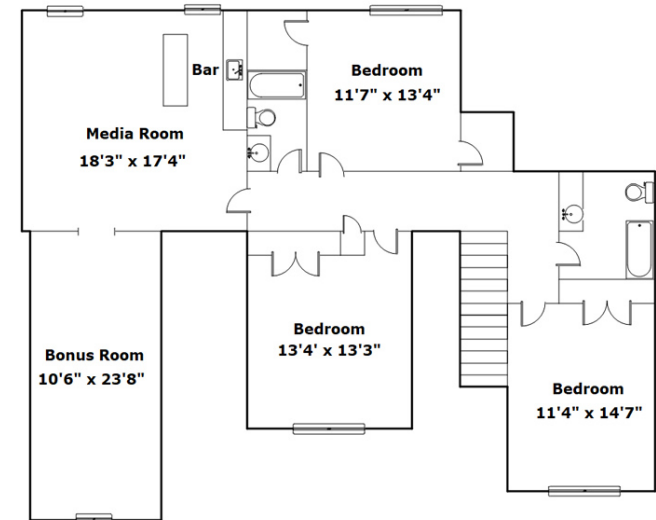

**243 Brookwood Forest Dr
Blythewood,, SC 29016**

SQFT

Total	3718
Main Level	2120
Upper Level	1598
Garage	629

4 Beds

3 / 1 Baths

Virtual Tour: <https://tours.look2homes.com/index/24391>

Gayle Haddock & Laura Hardy