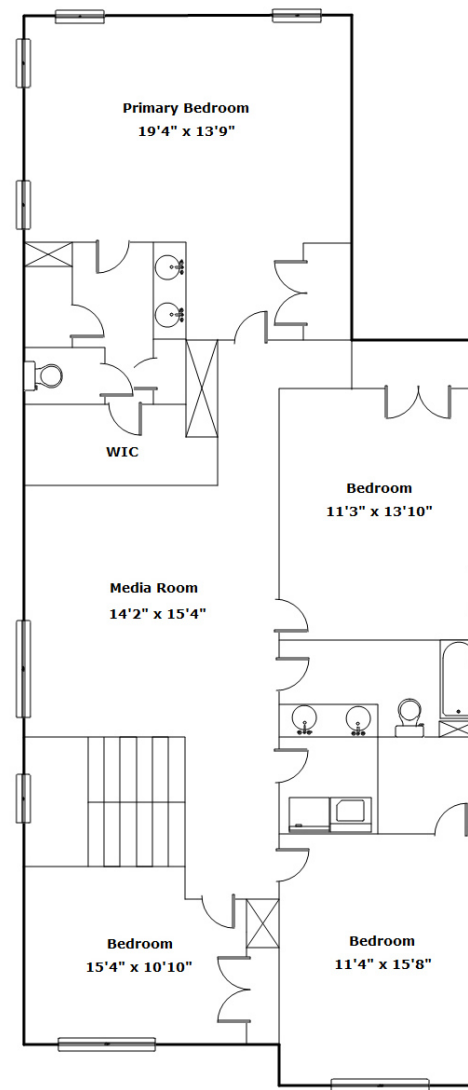

**SQFT**

Total	2870
Main Level	1215
Upper Level	1655
Garage	457

**4 Beds**

**2 / 1 Baths**

**Virtual Tour: <https://tours.look2homes.com/index/24372>**

**Renee Friar**

Cell Phone: 803-271-4777

[renee@reneefriar.com](mailto:renee@reneefriar.com)