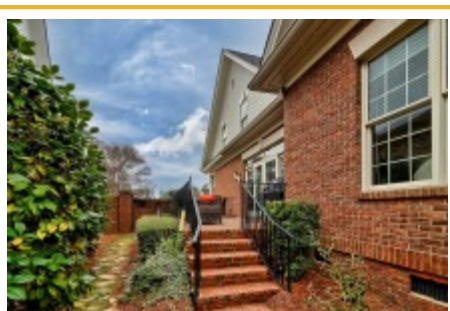

**Wolfe &
Taylor**
REALTORS SINCE 1945

**200 Club Ridge Rd
Elgin,, SC 29045**

Virtual Tour:
<https://tours.look2homes.com/index/24367>

Dana Wolfe
Cell Phone: 803.446.9992
dana@wolfeandtaylor.com

Information is deemed reliable but not guaranteed!