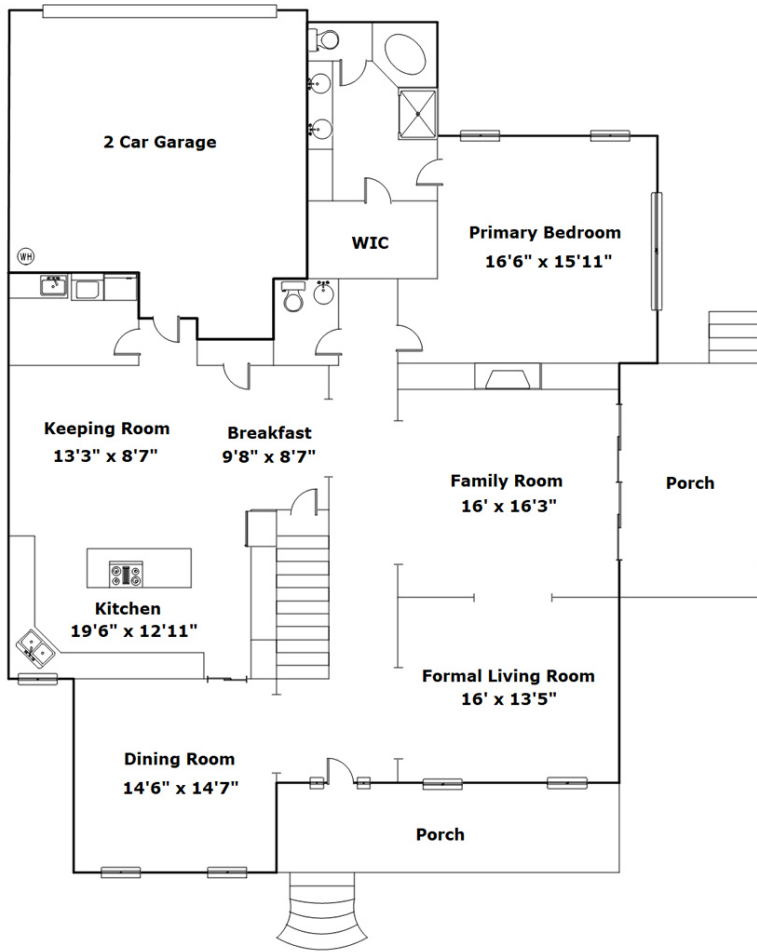

**Wolfe &
Taylor**
REALTORS SINCE 1945

**200 Club Ridge Rd
Elgin,, SC 29045**

Virtual Tour:
<https://tours.look2homes.com/index/24367>

Dana Wolfe
Cell Phone: 803.446.9992
dana@wolfeandtaylor.com

Information is deemed reliable but not guaranteed!