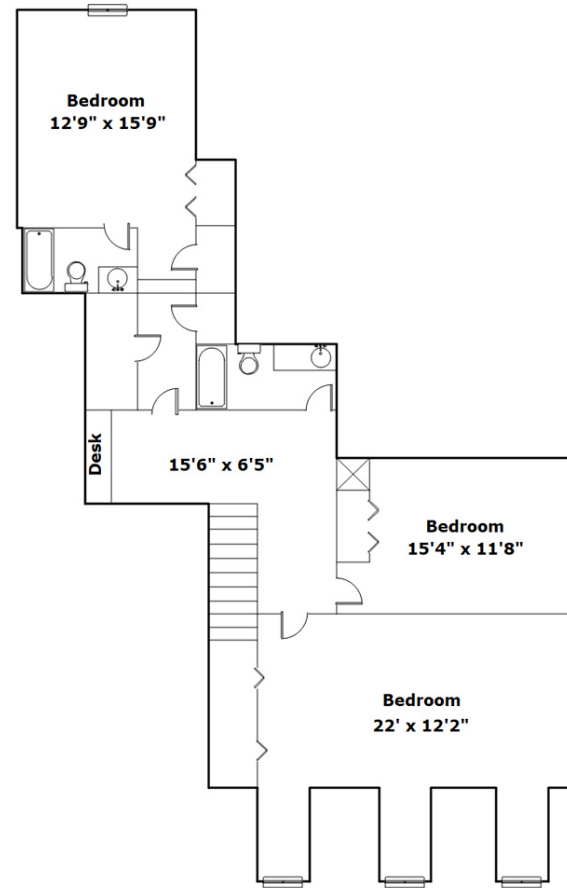

**Wolfe &
Taylor**
REALTORS SINCE 1945

**200 Club Ridge Rd
Elgin,, SC 29045**

Virtual Tour:
<https://tours.look2homes.com/index/24367>

Dana Wolfe
Cell Phone: 803.446.9992
dana@wolfeandtaylor.com

Information is deemed reliable but not guaranteed!