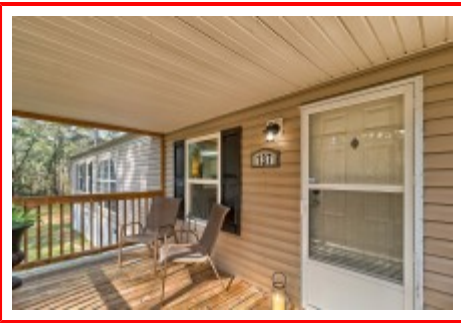

**TODD**  
REALTY  
PARTNERS

**137 Cheryse Dr  
Lexington,, SC 29073**

**Virtual Tour:**  
<https://tours.look2homes.com/index/24364>

**Leah Fitts**  
Cell Phone: 803-331-4739  
leahfitts@yahoo.com

Information is deemed reliable but not guaranteed!