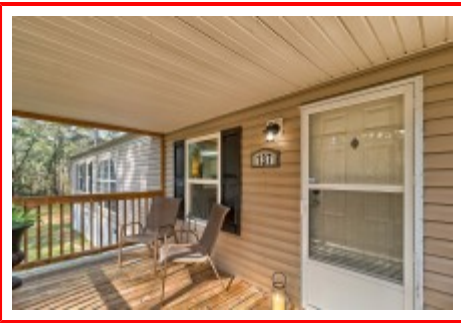

TODD
REALTY
PARTNERS

**137 Cheryse Dr
Lexington,, SC 29073**

Virtual Tour:
<https://tours.look2homes.com/index/24364>

Leah Fitts
Cell Phone: 803-331-4739
leahfitts@yahoo.com

Information is deemed reliable but not guaranteed!